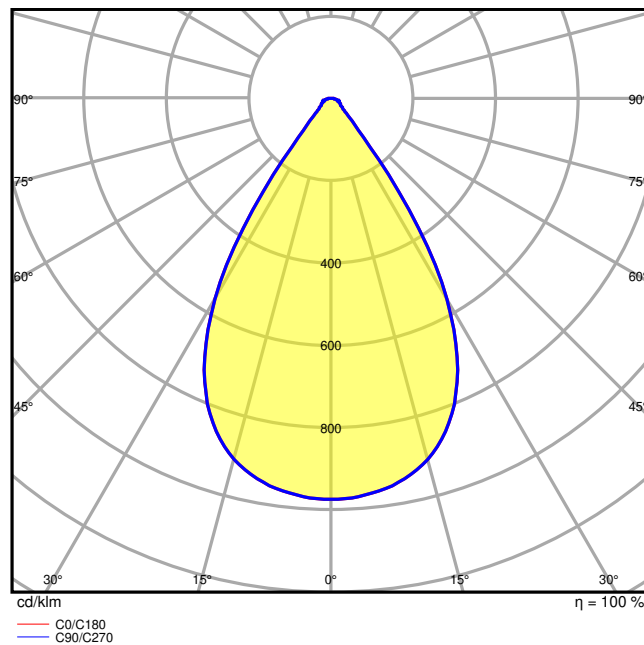

LDC typ polar