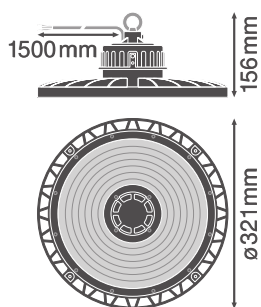

### Product features

- Different luminous flux and beam angle for mounting heights of ~ 6 m to 14 m in 4000 K or 6500 K

**403 Forbidden**

---

### Photometrical data

Luminous flux	30000 lm
Luminous efficacy	140 lm/W
Color temperature	4000 K
Light color (designation)	Cool White
Color rendering index Ra	$\geq 80$
Standard deviation of color matching	$\leq 5$ sdc
Low flicker	Yes
Photobiological safety group acc. to EN62778	RG1
Beam angle	70 °
UGR	$\leq 25$

# 403 Forbidden

LDC typ cone

LDC typ polar

## Dimensions & Weight

Diameter	321.00 mm
Height	156.00 mm
Product weight	2830.00 g
Cable length	1500 mm