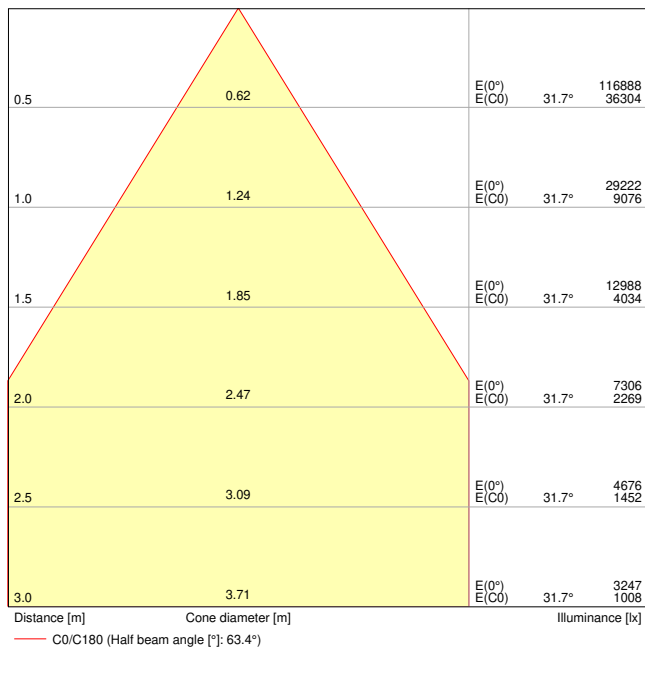

LDC typ cone