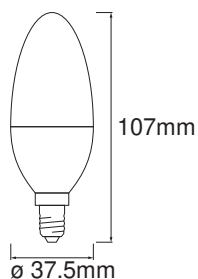

Photometrical data

Light color (designation)	RGBW
Lumen main.fact.at end of nom.life time	0.70
Standard deviation of color matching	≤ 6 sdcn
Nominal luminous flux	470 lm
Luminous flux	470 lm
Luminous efficacy	95 lm/W
Adjustable color temperature	2700...6500 K
Color temperature	2700...6500 K
Color rendering index Ra	80
Flickering metric (Pst LM)	1.0
Stroboscope effect metric (SVM)	0.9

Light technical data

Beam angle	200 °
------------	-------

Dimensions & Weight

Product weight	32.00 g
Diameter	37.50 mm
Length	107.00 mm
Width	37.50 mm
Height	37.50 mm
Outer bulb [PICOS]	B40

Lifespan

Lifespan	20000 h
Lumen maintenance at end of service lifetime	0.70