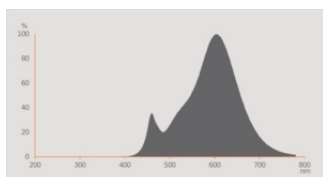

Photometrical data

Light color (designation)	RGBW
Lumen main.fact.at end of nom.life time	0.70
Standard deviation of color matching	≤ 6 sdcn
Nominal luminous flux	470 lm
Luminous flux	470 lm
Luminous efficacy	95 lm/W
Adjustable color temperature	2700...6500 K
Color temperature	2700...6500 K
Color rendering index Ra	80
Flickering metric (Pst LM)	1.0
Stroboscope effect metric (SVM)	0.9

Light technical data

Beam angle	200 °
------------	-------

Dimensions & Weight

Product weight	32.00 g
Diameter	37.50 mm
Length	107.00 mm
Width	37.50 mm
Height	37.50 mm
Outer bulb [PICOS]	B40

Lifespan

Lifespan	20000 h
Lumen maintenance at end of service lifetime	0.70