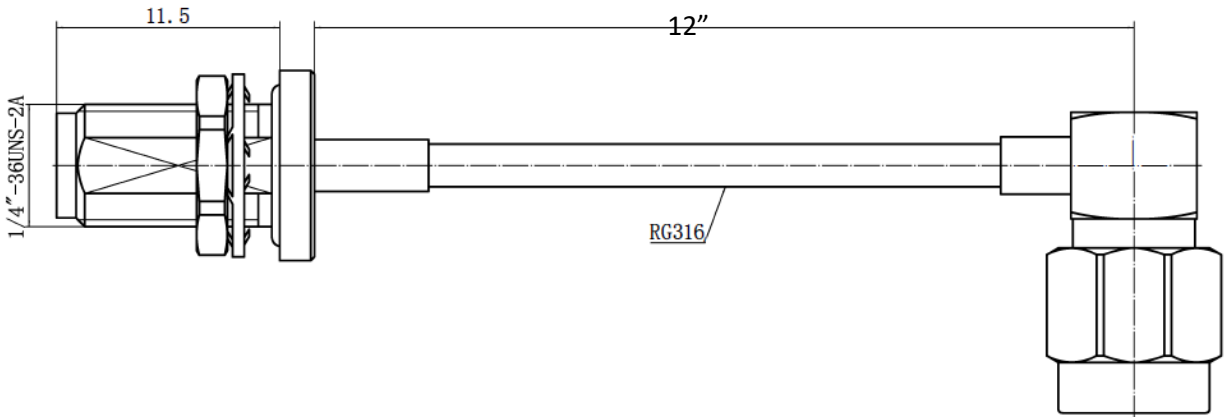

BU-4150074012

(Cable Assembly Coaxial SMA Female Bulkhead to SMA Right Angle Male RG-316)

Mueller Electric Company
2850 Gilchrist Rd. Bld 5A
Akron, OH 44305

www.muellerelectric.com

Toll Free: 800.955.2629
Phone: 330.780.2525
Fax: 330.780.2524

Electrical Ratings

Electrical ratings of a cable assembly are determined by the limiting connector type and cable size.

Connector	Cable	Connector Impedance (Ohms)	Frequency (GHz)	VSWR	Working Voltage (At Sea Level)
SMA	RG-316	50	0-6	1.25 MAX	335V

Product Attributes

Gender	Male to Male
Style	SMA to SMA
1st Connector	Gold Plated SMA Female Bulkhead
2nd Connector	Gold Plated SMA Male Plug Right Angle
Features	Shielded
Operating Temperature	-65°C (-85°F) to 150°C (302°F)
BU-4150030012	12" (304.8 mm)
RoHS 3 Compliant	