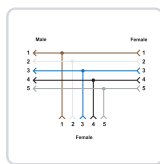

CSB-M1250M1250-T

► SPLITTERS

M12 T Splitter - Passive

5-Pin Female Trunk Straight

5-Pin Female T Branch (1)

5-Pin Male T Branch(1)

Black TPU Splitter Junction

Part Number: 807397

SPECIFICATIONS

IP Rating	IP67
Shield/No Shield	No Shield
Wiring	Parallel
Branches: Genders	Female, Male
Branches: Orientations	Straight, Straight
Splitter: Overmold Material and Color	PUR Black
Trunk Length (m)	0.00
Branches: Number of Contacts	5, 5
Number of Branches	2
Voltage Rating (V)	250 V ac/dc
Maximum Temp. (Celsius)	105
Current Rating (A)	4.0
Trunk: Orientation	Straight
Trunk: Number of Contacts	5
Trunk: Connector Type	M12
Trunk: Gender	Female