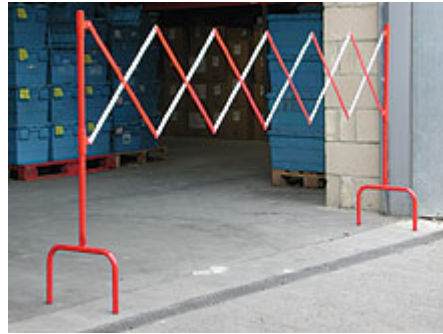

KAS080-005-300 – Expanding Barrier System

A lightweight, steel, expanding barrier, easy to use and transport, flexible width, ideal for fencing off a variety of areas.

The expanding barrier is a metal barrier perfect for use to restrict the entry of vehicles into areas such as warehouses or exhibition centres.

- Flexible expanding barrier, easy to use, in either Red/White or Yellow/Black, of concertina design.
 - Maximum expanded width 2.25m
 - Minimum closed width 25cm with 39cm depth
 - Height 1.22m
 - Easily portable at only 7.5kgs in weight
-