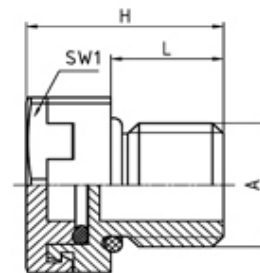

## DESCRIPTION

Venting element thread length 10 Black RAL 9005

## CABLE GLANDS/GROMMETS FEATURES

- Typical air flow 400 ml/min/cm<sup>2</sup>; at  $\Delta p = 0,07$  bar
- Water entry pressure > 1 bar
- Temperature range -40°C/+100°C
- Protection grade IP66 / IP68 / IP69K

## SPECIFICATION

<b>Product Type</b>	Standard
<b>Body Material</b>	Polyamide
<b>Min Temperature Rating °C</b>	-40
<b>Max Temperature Rating °C</b>	100
<b>IP Rating</b>	IP66/IP67/IP69K
<b>Colour</b>	Black RAL 9005
<b>External Connecting Thread Type</b>	Metric
<b>Thread Length (mm)</b>	10
<b>Membrane</b>	Polyether sulphone PES
<b>Typical Air Flow</b>	400 ml/min/cm <sup>2</sup> at Ap = 0,07 bar
<b>Water Entry Pressure</b>	> 0,83 bar
<b>Test Standard</b>	Washers - Steel zinc-plated, Locknut - Brass CuZn39Pb3, nickel-plated, O-Ring - Nitrile rubber
<b>Torque Settings</b>	> 1.2Nm