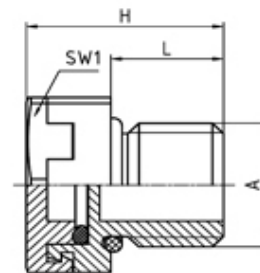

## DESCRIPTION

Venting element thread length 18 Black - RAL 9005

## CABLE GLANDS/GROMMETS FEATURES

- Typical air flow 400 ml/min/cm<sup>2</sup>; at  $\Delta p = 0,07$  bar
- Water entry pressure > 1 bar
- Temperature range -40°C/+100°C
- Protection grade IP66 / IP67 / IP69K

## SPECIFICATION

<b>Product Type</b>	Standard
<b>Body Material</b>	Polyamide
<b>Min Temperature Rating °C</b>	-40
<b>Max Temperature Rating °C</b>	100
<b>IP Rating</b>	IP66/IP67/IP69K
<b>Colour</b>	Black - RAL 9005
<b>External Connecting Thread Type</b>	Metric
<b>Thread Length (mm)</b>	18
<b>Membrane</b>	Polyether sulphone PES
<b>Typical Air Flow</b>	400 ml/min/cm <sup>2</sup> , 0,07 bar
<b>Water Entry Pressure</b>	> 1 bar
<b>Width Across Flat 1 (mm)</b>	50
<b>Height (mm)</b>	35.6
<b>Connecting Thread Size</b>	M40x1.5
<b>Test Standard</b>	Washers - Steel zinc-plated, Locknut - Brass CuZn39Pb3, nickel-plated, O-Ring - Nitrile rubber
<b>Torque Settings</b>	->2.5Nm