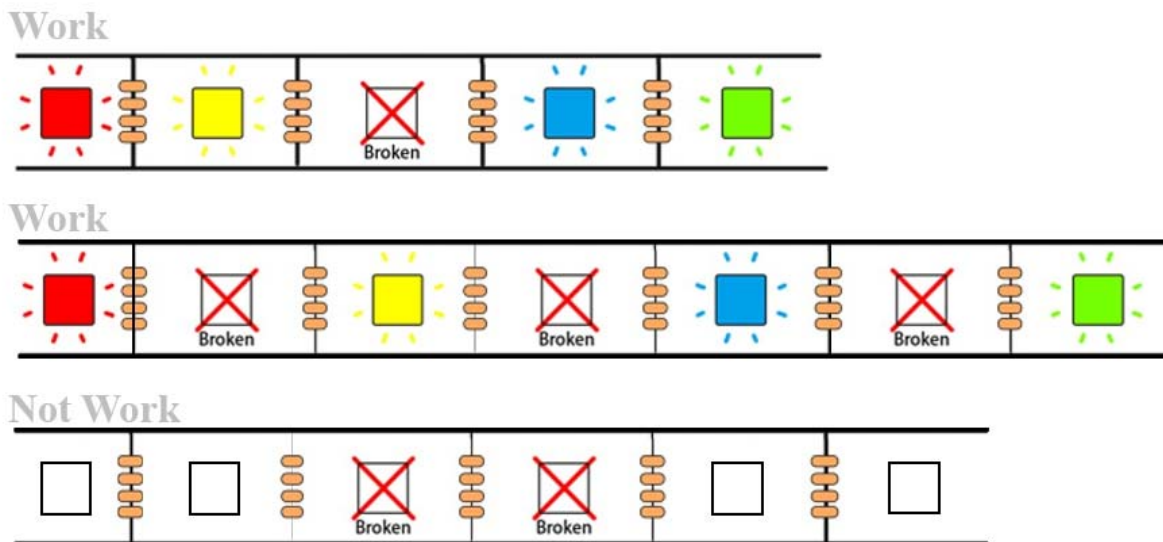

This series products are awesome, and have three significant advantages over other products :

- Grove Compatible - you can just plug your LED Strip to Seeedunio or Arduino+BaseShield via Grove Cable, no soldering, no complicated wiring.
- WS2813 - WS2813 is an upgraded version of WS2812, which is much more stable and stronger than WS2812:
  - 1- support **Resume from broken point**;
  - 2- all electronic components are integrated into the lamp beads
- Waterproof - we add a transparent waterproof slot for those LED Strips

According to the number of LEDs per meter, we have three models in this series. We have three models for this series of products:

Grove - WS2813 RGB LED Strip Waterproof - 30 LED/m - 1m

Grove - WS2813 RGB LED Strip Waterproof - 60 LED/m - 1m

Grove - WS2813 RGB LED Strip Waterproof - 144 LED/m - 1m

We hope you enjoy it, just use those LED Strips to decorate your house, color your devices, and light up your way in darkness.

## The Resume from broken point Functions

As long as not two or more adjacent LEDs are broken, the remaining LEDs will be able to work normally