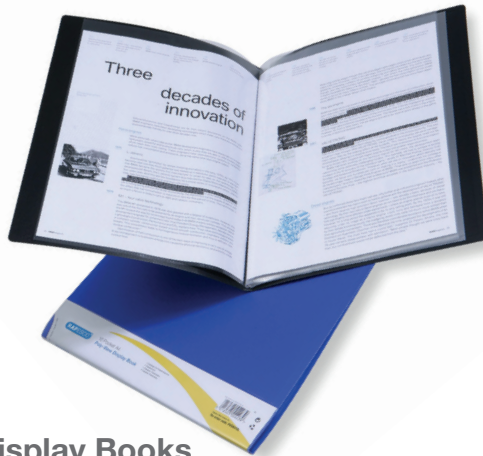

Poly-View Display Books

Hard wearing A4 polypropylene display book
Removable, full length wrap-around spine label for personalisation
Clear top loading internal pockets
40 pocket (80 sides to view)

0.65mm

Size	Code	Colour	Pack Size	Trade	Transit
40 pocket	PVDA440L*	Blue	1 Book	10	40
40 pocket	PVDA440B*	Black	1 Book	10	40