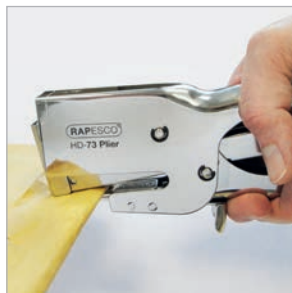

73/6-12mm	70	65mm	15 Year Guarantee
1169	Retail Box	Trade 10 Transit 40	
1305	with 2000 73/10	Mail Order Box	Trade 1
1306	with 2000 73/12	Mail Order Box	Trade 1