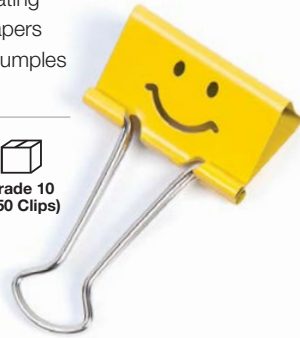

25mm Smile Foldback Clips

Tempered steel clips with coloured coating

These clips add a little smile to your papers

Clips leave no staple holes or snags/crumples compared to paper clips