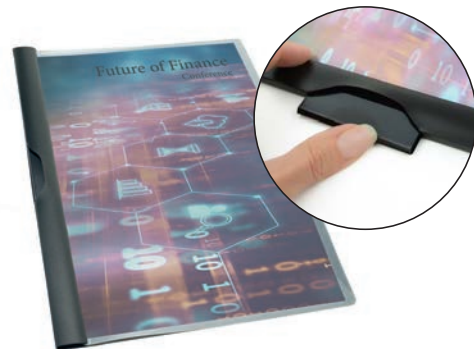

Clip Files

Report/presentation file made from polypropylene sheet material
Simple way to file unpunched papers
Easy side clip to secure contents
Front page visible through clear front cover for personalisation

Size	Code	Colour	Pack Size	Trade (Packs)	Transit (Packs)
A4	1596	Black	25 Files	1	8