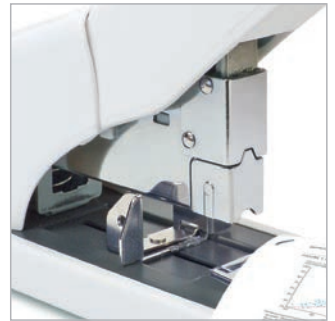

ECO HD-210

Heavy duty stapler for extra high capacity stapling
Full strip, press button system for front loading
Tough all-metal chassis with recycled plastic casing
Soft feel handle grip to enhance comfort
Adjustable paper guide locking system
Non slip feet for added stability
L - 380mm x W - 94mm x H - 268mm

923/10-24mm	210	67mm	25 Year Guarantee	ECO Recycled Content	Mail Order Box
1397	Trade 2 Transit 6				
1551	with 1000 923/15	Trade 2 Transit 6