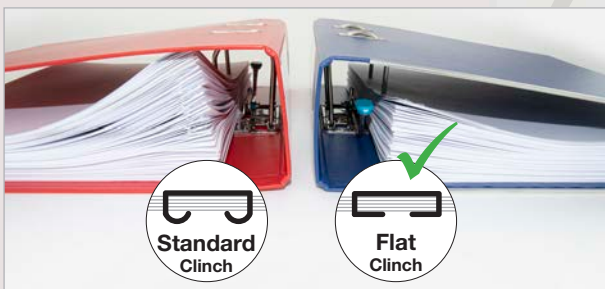

24/6mm	 35	 Flat Clinch	 Less Effort	 52mm	 15 Year Guarantee	 Recycled Content	 Germ-Savvy®
 1688	 1689	 with 2000 24/6		 Mail Order Box	 Trade 6 Transit 36