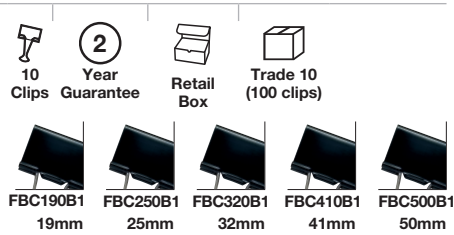

Black Foldback Clips

Clips will hold papers and card
Can be removed and reused time and again
without damaging the paper
Clips leave no staple holes or snags/crumples
compared to paper clips