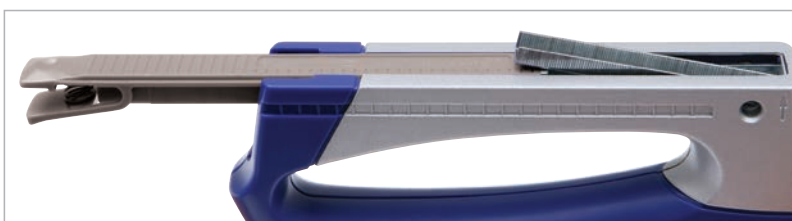

13/4-8mm
53/4-8mm

5
Year
Guarantee

Hanging
Retail Box

Trade 12
Transit 48

* Whilst stocks last

All Rapesco tackers feature a high-precision bottom loading system for convenience avoiding the old-fashioned method of sliding staples into a cavity at the rear of the product.