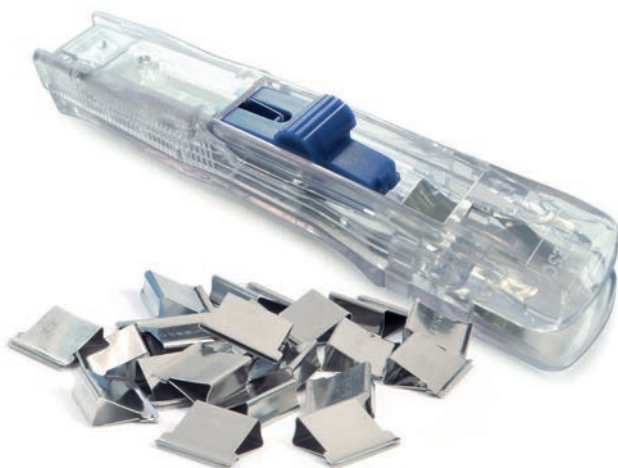

Supaclip® #60 Heavy Duty Dispensers

#60 See Through Dispenser with Clips

Supaclip® #60 is a hand-held dispenser that dispenses tempered steel clips

Each reusable clip binds up to 60 sheets (80gsm)

This portable heavy duty dispenser can hold up to eight clips

Simply load the dispenser and slide the clip onto your papers

It is easy to reload and use repeatedly

Your papers will have no staple holes or crinkling

	60 Year Guarantee		RC6008SS		with 8 stainless steel clips		Hanging Retail Card		Trade 10 Transit 150
	1300A		with 100 stainless steel clips		Mail Order Box		Trade 1 Transit 72