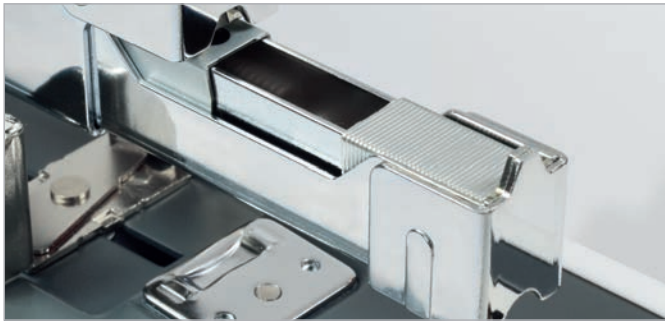

ECO HD-210

Heavy duty stapler for extra high capacity stapling
Full strip, press button system for front loading
Tough all-metal chassis with recycled plastic casing
Soft feel handle grip to enhance comfort
Adjustable paper guide locking system
Non slip feet for added stability
L - 380mm x W - 94mm x H - 268mm

923/10-24mm	210	67mm	25 Year Guarantee	ECO Recycled Content	Mail Order Box
1397	Trade 2 Transit 6				
1551	with 1000 923/15	Trade 2 Transit 6