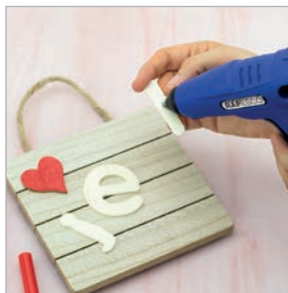

Glue Guns

G4-7 USB Cordless Glue Gun

Compact, cordless electric USB hot melt glue gun
Cordless function allows greater mobility
Comfortable, contoured trigger
Rechargeable lithium-ion battery via USB cable (included)
On/off LED light for precision and ease of use
Made from impact and high heat resistant material
Built-in Germ-Savvy® antibacterial protection – ISO 22196:2011 (1635)
Flat surface base enables gun to stand upright without the need for an additional stand
Supplied with USB cable and 6 Type H glue sticks
Wattage = 23 ~ 33W
W - 42mm x D - 157mm x H - 165mm