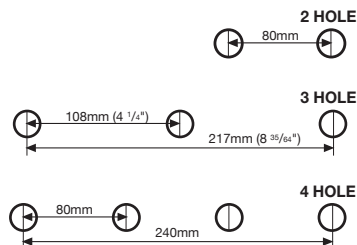

ALU Adjustable

Aluminium top cap with extended single piece handle for added leverage
 Adjustable for 2, 3 and 4-ring A4/A3 paper – also 2-hole A5 paper
 Accurate, easy adjustment between settings without the need for spare cutters
 Lock-down handle and adjustable metal paper guide
 Double hardened, stainless steel working parts
 Personalisation window for your name or initials
 W - 320mm x D - 228mm x H - 120mm (locked) 225mm (unlocked)