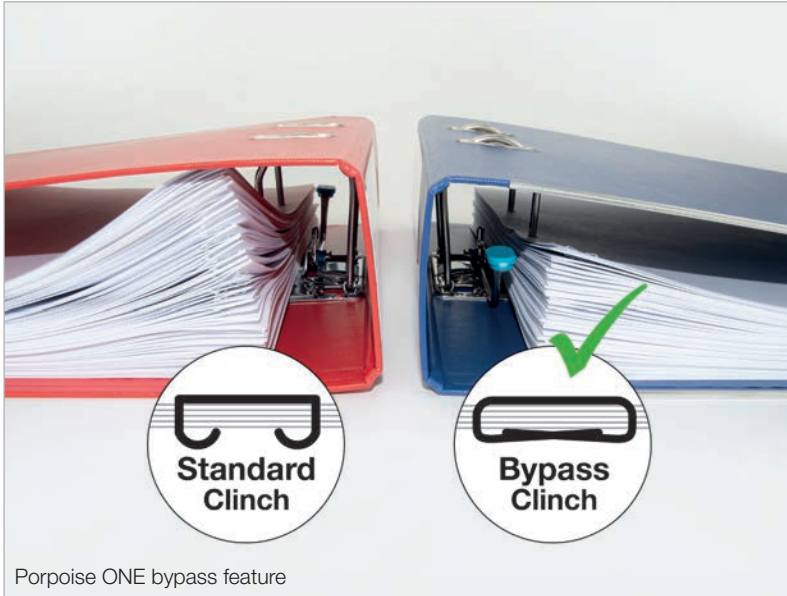

Porpoise Classic

High performance chrome plated, all-metal stapling plier
Adjustable anvil for stapling & pinning
Rear spring loading mechanism
Ergonomic design with contoured handle grip
L - 175mm x W - 22mm x H - 92mm

 26/6-8mm 6mm 20 24/6-8mm 8mm 45	 59mm	 15 Year Guarantee
 R81000A3	 1345	 1346
 Retail Box	 Trade 10	 Transit 40
 1298A	 1356A	 1355A
 with 2 x 5000 26/8	 Mail Order Box	 Trade 10 Transit 20