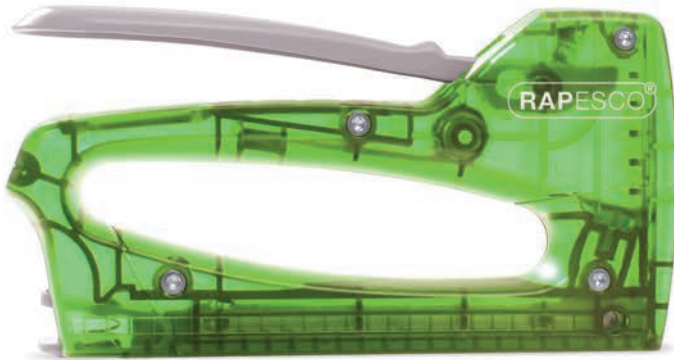

Popular for crafts and professional use in upholstery and window dressing. A must for notice boards and classroom display.

Rapesco tackers provide an enhanced and ergonomic stapling experience delivering the highest levels of engineering expertise.

It's not just the visible ingenuity such as the use of aluminium and composite plastics integrated as one would find within a quality power tool, but the build quality and added feel-good factor too.

T8-Lite Duo

Lightweight, easy to use metal and ABS staple tacker
Aluminium metal base on housing provides added stability
Steel working parts and driver blade
Includes starter pack of staples (300 x 13/6mm)
Detachable clip-on margin guide included for precise stapling
Supplied with removable wrist strap

13/4-8mm
53/4-8mm

5
Year
Guarantee

Hanging
Retail Box

Trade 12
Transit 48

* Whilst stocks last