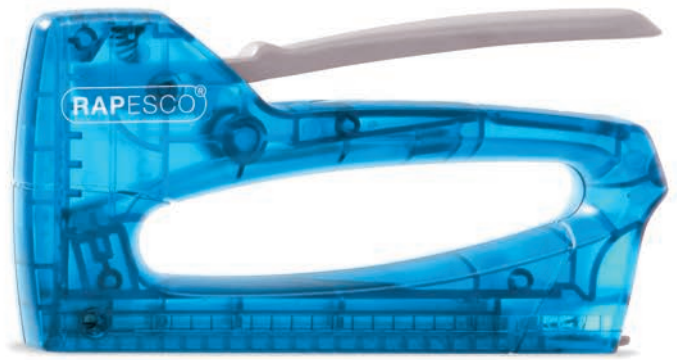

Popular for crafts and professional use in upholstery and window dressing. A must for notice boards and classroom display.

Rapesco tackers provide an enhanced and ergonomic stapling experience delivering the highest levels of engineering expertise.

It's not just the visible ingenuity such as the use of aluminium and composite plastics integrated as one would find within a quality power tool, but the build quality and added feel-good factor too.

T8-Lite Duo

Lightweight, easy to use metal and ABS staple tacker
Aluminium metal base on housing provides added stability
Steel working parts and driver blade
Includes starter pack of staples (300 x 13/6mm)
Detachable clip-on margin guide included for precise stapling
Supplied with removable wrist strap

13/4-8mm
53/4-8mm

5
Year
Guarantee

Hanging
Retail Box

Trade 12
Transit 48

* Whilst stocks last