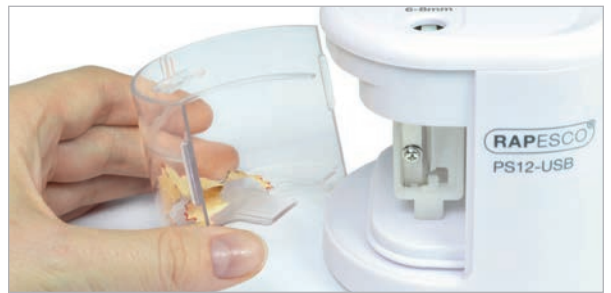

PS12-USB Replacement Blade Units

Pack = 3pcs: 2 x standard 6-8mm, 1 x large 9-12mm

1485

Trade 1
Transit 100