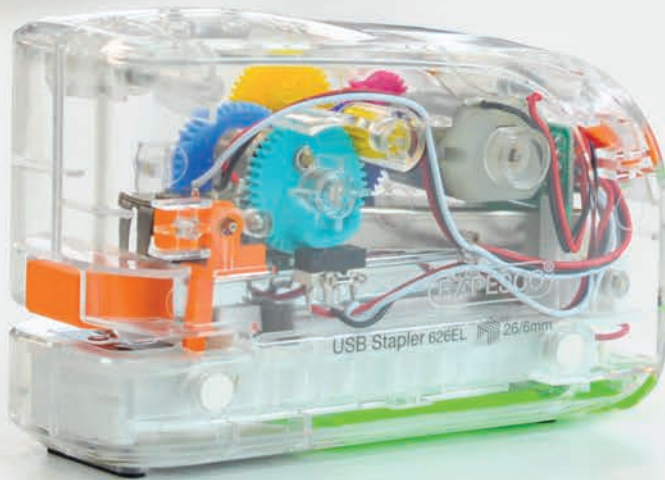

 3 Year Guarantee Retail Box Trade 12 Transit 96

1309

Electric Staplers

626EL

Stapling is automatically activated when paper is inserted
 Press button system for easy front-loading
 Powered by USB cable (included) or 4 x AA batteries (not included)
 Loads up to 105 standard staples into an all-metal magazine channel
 Supplied with staples (1000 x 26/6mm)
 Concealed stapling head for added safety
 Non slip foam pads on base
 L - 131mm x W - 52mm x H - 84mm