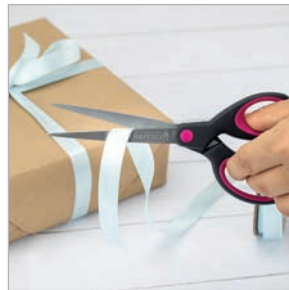

		
1579	Letterbox Mail Order	Trade 10 Transit 20
16cm/6¼" Pack of 10		

Soft Grip Handle Scissors – Set of 4

Includes 21.5cm (8½"), 19.8cm (7¾"), 16.5cm (6½"), 13.3cm (5¼")
Durable stainless steel blades
Contoured, colourful duo-tone soft grip handles
Suitable for home, office or school use
Right and left handed use
Supplied in a letterbox compatible size mail order box