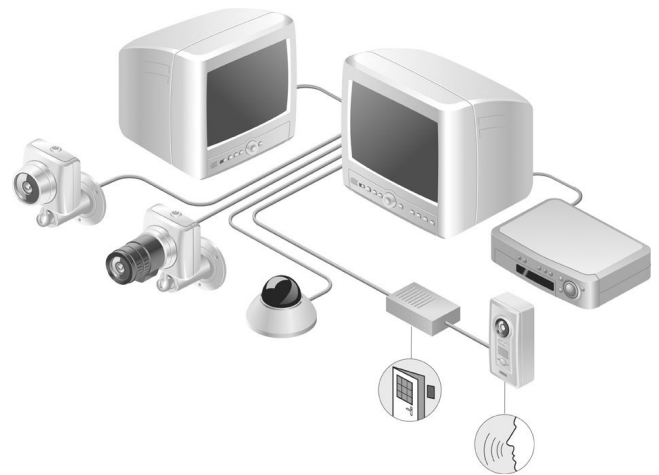

Installation/Configuration Notes

Digital cameras for color observation system

Technical Specifications

Digital color observation system cameras

Sensor	1/4-inch color CCD or B/W CCD
Number of Pixels	500 (H) x 582 (V) for PAL – interlaced 510 (H) x 492 (V) for NTSC – interlaced
Horizontal Resolution	Color: 320 TVL B/W: 380 TVL