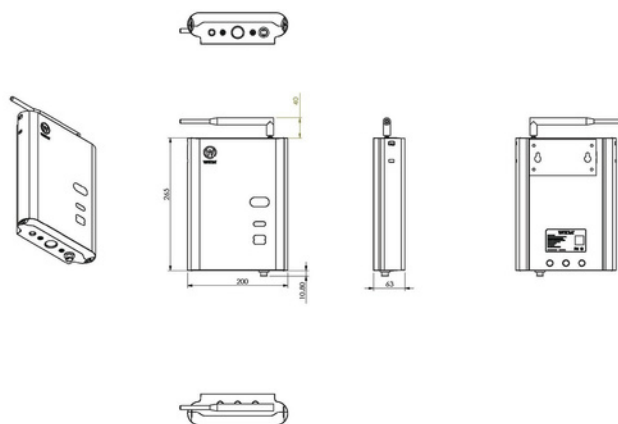

GATEWAY US

WITTRA SWEDEN AB Wittra Sweden AB, Västra
Järnvägsgatan 3 (9th Floor), 111 64 Stockholm,
Sweden t: +46 8 387871 e: info@wittra.se
w w w.wittra.io
ISS.1 23/03/2020

General Note: All datasheets are subject to
change without notice.