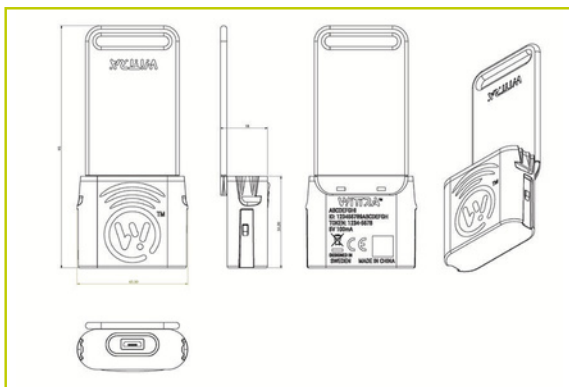

MESH ROUTER EU