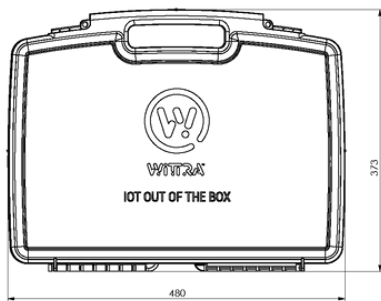

IOT OUT OF THE BOX

DIAGRAM