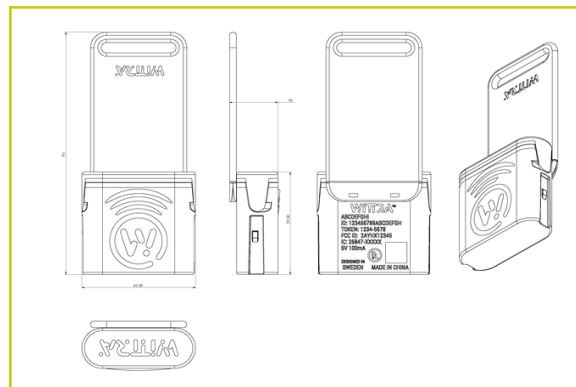

## IOT OUT OF THE BOX

WITTRA SENSE 360 EU

WITTRA SENSE 360 US

MESH ROUTER EU

MESH ROUTER US