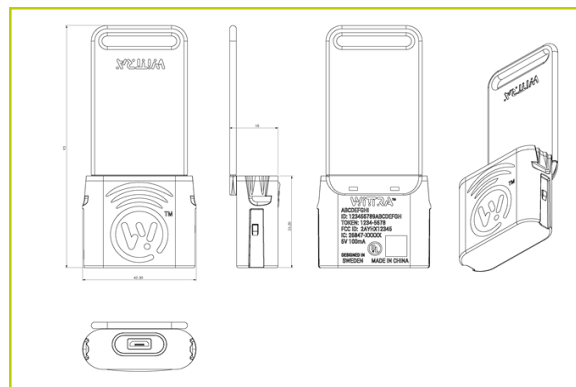

## IOT OUT OF THE BOX

WITTRA SENSE 360 EU

WITTRA SENSE 360 US

MESH ROUTER EU

MESH ROUTER US