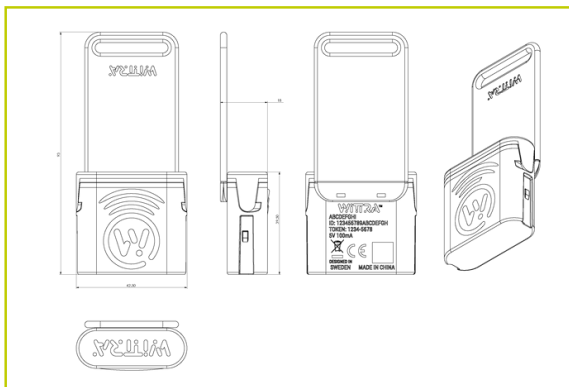

## IOT OUT OF THE BOX

WITTRA SENSE 360 EU

WITTRA SENSE 360 US

MESH ROUTER EU

MESH ROUTER US