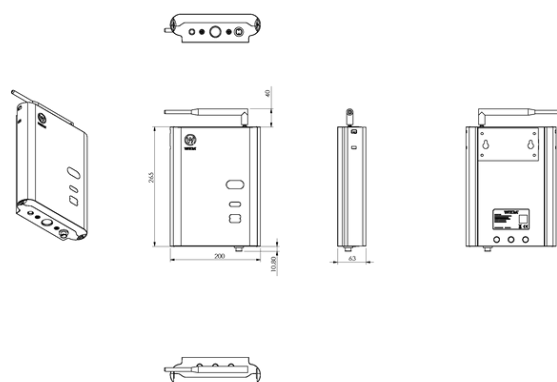

IOT OUT OF THE BOX

GATEWAY EU

GATEWAY US

WITTRA SWEDEN AB Wittra Sweden AB, Västra
Järnvägsgatan 3 (9th Floor), 111 64 Stockholm,
Sweden t: +46 8 387871 e: info@wittra.se
w w w.wittra.io
ISS.1 23/03/2020

General Note: All datasheets are subject to
change without notice.