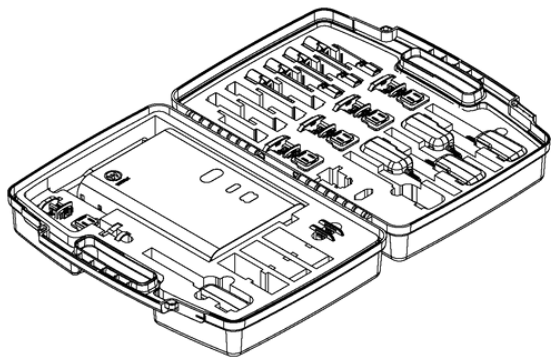

IOT OUT OF THE BOX

DIAGRAM