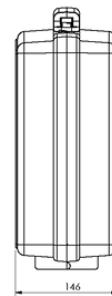

### Description:

A wireless sensor network development kit which can be deployed on a heavy industrial site or areas of weak connectivity to monitor objects and assets, with a cloud based API.

SPECIFICATION	
Size (whole kit)	480 x 373 x 146mm
Weight	4kg
Kit contents	1 x SGW-10 Gateway & 12V Supply 3 x MTG-10 Mesh Router 4 x STG-10 WITTRA Sense 360 including protection cover 7 x WITTRA Sense 360 Mounting Cradles 7 x WITTRA Sense 360 Velcro Straps 1 x Reset Plug 4x 5V Power supplies (3 Mesh Router & 1 Sensor Tag) 1x External Antenna 1x OTG Adapter 2x Release Key
Ambient Operating Temperature • Tags & Mesh Routers • Gateway	-30°C to +60°C** 0°C to +50°C
Environmental Rating • Sensor Tags • Mesh Routers • Gateway	IP67 IP51 IP51
WITTRA Sense 360 Battery	360mAh LiPo Rechargeable
WITTRA Sense 360 Maximum Input Power	100mA @5V (Micro-B USB)
WITTRA Sense 360 Average Current Consumption	55uA (posting data every 5 minutes)
WITTRA Sense 360 Sleep Current	11uA
Mesh Router Input Power	20mA @5V (Micro-B USB)
Gateway Input Power	2.5A max @12V (2-pin barrel connector)
SenseIT Network Radio Transmit Frequency	863 - 870 MHz (EU) or 902 - 928 MHz (US)
SenseIT Data Transmission Rate	50kbps (as per IEEE802.15.4g)
Regulatory Compliance	CE (EU) or FCC (USA)
Security	Exact protocol: IEEE 802.15.4 link-layer security Cryptography: AES-128 (with AES-CCM)

### DIAGRAM