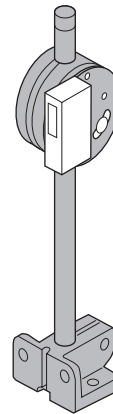

Dimensions (mm)

E39-L43
for use with
E3V3

E39-L44
for use with
E3V3

E39-L104
for use with
E3V3

E39-L93
for use with
E3SA
E3V3

E39-L96
for use with E39-L93
for mounting E39-R1 reflector

E39-L97
for use with
E3SA
E3V3

E39-L98
for use with
E3SA
E3V3

E39-L116
for use with
E3T-S types

E39-L117
for use with
E3T-S types

E39-L118
for use with
E3T-S types

E39-L119
for use with
E3T-F types

Barrel type sensor mounting brackets

Barrel Size
M8
M12
M18
M30

Part Number
Y92E-B8
Y92E-B12
Y92E-B18
Y92E-B30

A (mm)	B (mm)	C (mm)
10	18	28
12.5	20	37
17	30	47
17	30	60