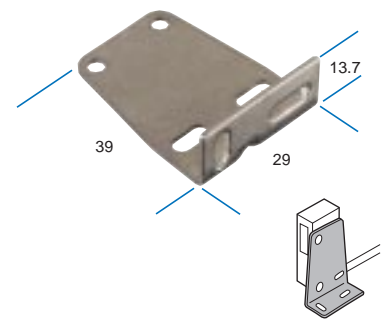

Dimensions (mm)

E39-L43
for use with
E3V3

E39-L44
for use with
E3V3

E39-L104
for use with
E3V3

E39-L93
for use with
E3SA
E3V3

E39-L96
for use with E39-L93
for mounting E39-R1 reflector

E39-L97
for use with
E3SA
E3V3

E39-L98
for use with
E3SA
E3V3

E39-L116
for use with
E3T-S types

E39-L117
for use with
E3T-S types

E39-L118
for use with
E3T-S types

E39-L119
for use with
E3T-F types

Barrel type sensor mounting brackets

Barrel Size
M8
M12
M18
M30

Part Number
Y92E-B8
Y92E-B12
Y92E-B18
Y92E-B30

A (mm)	B (mm)	C (mm)
10	18	28
12.5	20	37
17	30	47
17	30	60