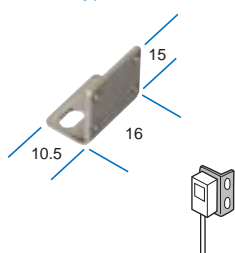

Dimensions (mm)

E39-L43
for use with
E3V3

E39-L44
for use with
E3V3

E39-L104
for use with
E3V3

E39-L93
for use with
E3SA
E3V3

E39-L96
for use with E39-L93
for mounting E39-R1 reflector

E39-L97
for use with
E3SA
E3V3

E39-L98
for use with
E3SA
E3V3

E39-L116
for use with
E3T-S types

E39-L117
for use with
E3T-S types

E39-L118
for use with
E3T-S types

E39-L119
for use with
E3T-F types

Barrel type sensor mounting brackets

Barrel Size
M8
M12
M18
M30

Part Number
Y92E-B8
Y92E-B12
Y92E-B18
Y92E-B30

A (mm)	B (mm)	C (mm)
10	18	28
12.5	20	37
17	30	47
17	30	60