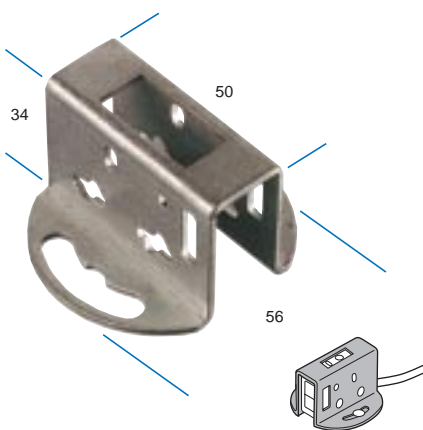

Dimensions (mm)

E39-L43
for use with
E3V3

E39-L44
for use with
E3V3

E39-L104
for use with
E3V3

E39-L93
for use with
E3SA
E3V3

E39-L96
for use with E39-L93
for mounting E39-R1 reflector

E39-L97
for use with
E3SA
E3V3

E39-L98
for use with
E3SA
E3V3

E39-L116
for use with
E3T-S types

E39-L117
for use with
E3T-S types

E39-L118
for use with
E3T-S types

E39-L119
for use with
E3T-F types

Barrel type sensor mounting brackets

Barrel Size
M8
M12
M18
M30

Part Number
Y92E-B8
Y92E-B12
Y92E-B18
Y92E-B30

A (mm)	B (mm)	C (mm)
10	18	28
12.5	20	37
17	30	47
17	30	60