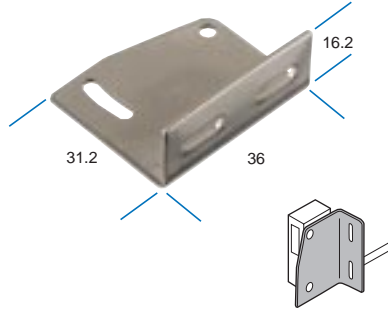

Dimensions (mm)

E39-L43
for use with
E3V3

E39-L44
for use with
E3V3

E39-L104
for use with
E3V3

E39-L93
for use with
E3SA
E3V3

E39-L96
for use with E39-L93
for mounting E39-R1 reflector

E39-L97
for use with
E3SA
E3V3

E39-L98
for use with
E3SA
E3V3

E39-L116
for use with
E3T-S types

E39-L117
for use with
E3T-S types

E39-L118
for use with
E3T-S types

E39-L119
for use with
E3T-F types

Barrel type sensor mounting brackets

Barrel Size
M8
M12
M18
M30

Part Number
Y92E-B8
Y92E-B12
Y92E-B18
Y92E-B30

A (mm)	B (mm)	C (mm)
10	18	28
12.5	20	37
17	30	47
17	30	60