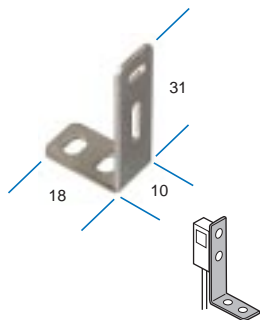

Dimensions (mm)

E39-L43
for use with
E3V3

E39-L44
for use with
E3V3

E39-L104
for use with
E3V3

E39-L93
for use with
E3SA
E3V3

E39-L96
for use with E39-L93
for mounting E39-R1 reflector

E39-L97
for use with
E3SA
E3V3

E39-L98
for use with
E3SA
E3V3

E39-L116
for use with
E3T-S types

E39-L117
for use with
E3T-S types

E39-L118
for use with
E3T-S types

E39-L119
for use with
E3T-F types

Barrel type sensor mounting brackets

Barrel Size
M8
M12
M18
M30

Part Number
Y92E-B8
Y92E-B12
Y92E-B18
Y92E-B30

A (mm)	B (mm)	C (mm)
10	18	28
12.5	20	37
17	30	47
17	30	60