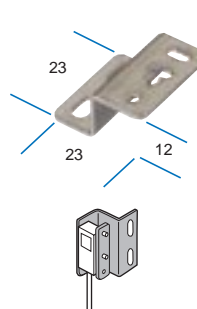

Dimensions (mm)

E39-L43
for use with
E3V3

E39-L44
for use with
E3V3

E39-L104
for use with
E3V3

E39-L93
for use with
E3SA
E3V3

E39-L96
for use with E39-L93
for mounting E39-R1 reflector

E39-L97
for use with
E3SA
E3V3

E39-L98
for use with
E3SA
E3V3

E39-L116
for use with
E3T-S types

E39-L117
for use with
E3T-S types

E39-L118
for use with
E3T-S types

E39-L119
for use with
E3T-F types

Barrel type sensor mounting brackets

Barrel Size
M8
M12
M18
M30

Part Number
Y92E-B8
Y92E-B12
Y92E-B18
Y92E-B30

A (mm)	B (mm)	C (mm)
10	18	28
12.5	20	37
17	30	47
17	30	60