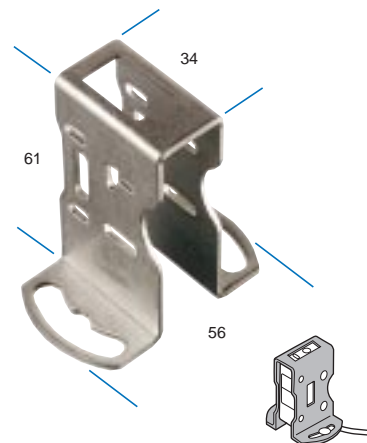

Dimensions (mm)

E39-L43
for use with
E3V3

E39-L44
for use with
E3V3

E39-L104
for use with
E3V3

E39-L93
for use with
E3SA
E3V3

E39-L96
for use with E39-L93
for mounting E39-R1 reflector

E39-L97
for use with
E3SA
E3V3

E39-L98
for use with
E3SA
E3V3

E39-L116
for use with
E3T-S types

E39-L117
for use with
E3T-S types

E39-L118
for use with
E3T-S types

E39-L119
for use with
E3T-F types

Barrel type sensor mounting brackets

Barrel Size
M8
M12
M18
M30

Part Number
Y92E-B8
Y92E-B12
Y92E-B18
Y92E-B30

A (mm)	B (mm)	C (mm)
10	18	28
12.5	20	37
17	30	47
17	30	60