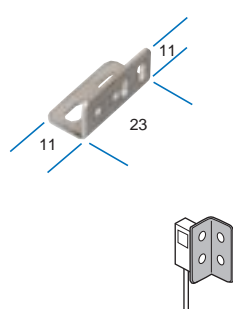

Dimensions (mm)

E39-L43
for use with
E3V3

E39-L44
for use with
E3V3

E39-L104
for use with
E3V3

E39-L93
for use with
E3SA
E3V3

E39-L96
for use with E39-L93
for mounting E39-R1 reflector

E39-L97
for use with
E3SA
E3V3

E39-L98
for use with
E3SA
E3V3

E39-L116
for use with
E3T-S types

E39-L117
for use with
E3T-S types

E39-L118
for use with
E3T-S types

E39-L119
for use with
E3T-F types

Barrel type sensor mounting brackets

Barrel Size
M8
M12
M18
M30

Part Number
Y92E-B8
Y92E-B12
Y92E-B18
Y92E-B30

A (mm)	B (mm)	C (mm)
10	18	28
12.5	20	37
17	30	47
17	30	60