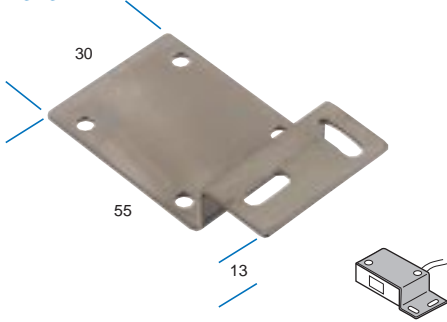

Dimensions (mm)

E39-L43
for use with
E3V3

E39-L44
for use with
E3V3

E39-L104
for use with
E3V3

E39-L93
for use with
E3SA
E3V3

E39-L96
for use with E39-L93
for mounting E39-R1 reflector

E39-L97
for use with
E3SA
E3V3

E39-L98
for use with
E3SA
E3V3

E39-L116
for use with
E3T-S types

E39-L117
for use with
E3T-S types

E39-L118
for use with
E3T-S types

E39-L119
for use with
E3T-F types

Barrel type sensor mounting brackets

Barrel Size
M8
M12
M18
M30

Part Number
Y92E-B8
Y92E-B12
Y92E-B18
Y92E-B30

A (mm)	B (mm)	C (mm)
10	18	28
12.5	20	37
17	30	47
17	30	60