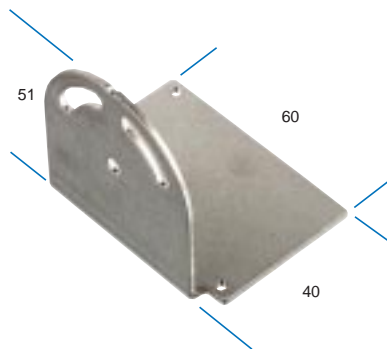

Dimensions (mm)

E39-L43
for use with
E3V3

E39-L44
for use with
E3V3

E39-L104
for use with
E3V3

E39-L93
for use with
E3SA
E3V3

E39-L96
for use with E39-L93
for mounting E39-R1 reflector

E39-L97
for use with
E3SA
E3V3

E39-L98
for use with
E3SA
E3V3

E39-L116
for use with
E3T-S types

E39-L117
for use with
E3T-S types

E39-L118
for use with
E3T-S types

E39-L119
for use with
E3T-F types

Barrel type sensor mounting brackets

Barrel Size
M8
M12
M18
M30

Part Number
Y92E-B8
Y92E-B12
Y92E-B18
Y92E-B30

A (mm)	B (mm)	C (mm)
10	18	28
12.5	20	37
17	30	47
17	30	60