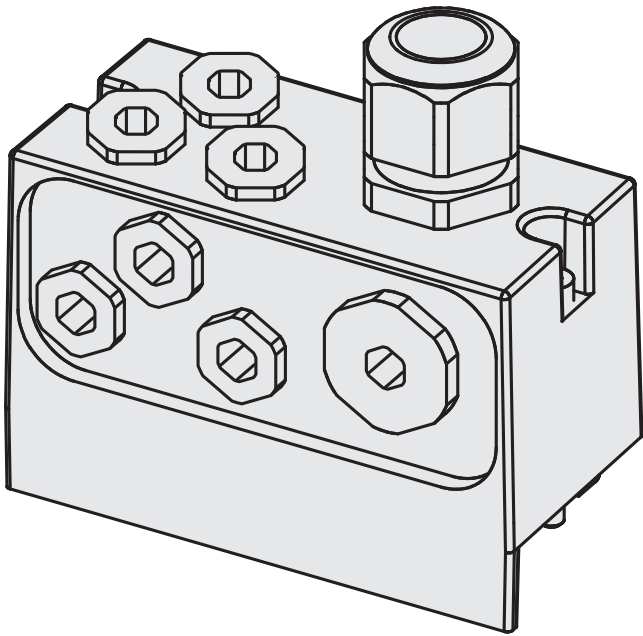

Pin assignment