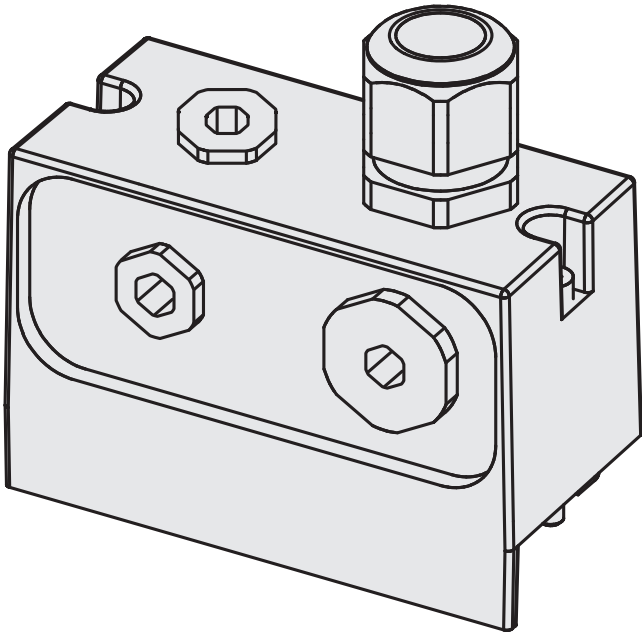

Pin assignment