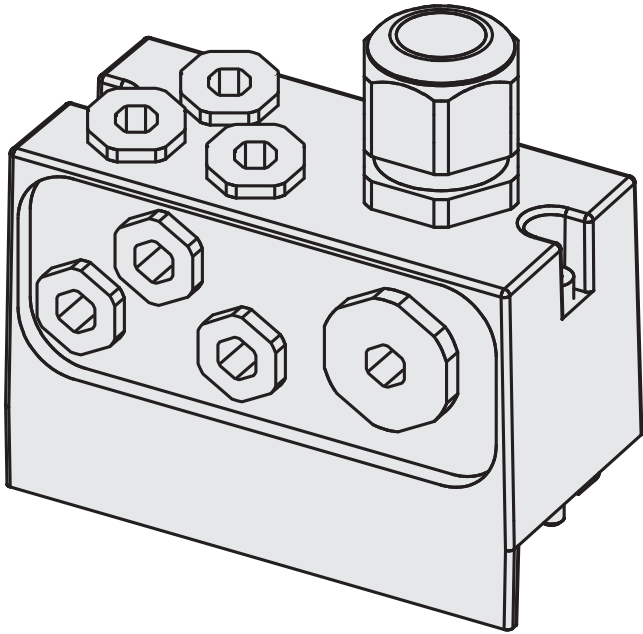

Pin assignment