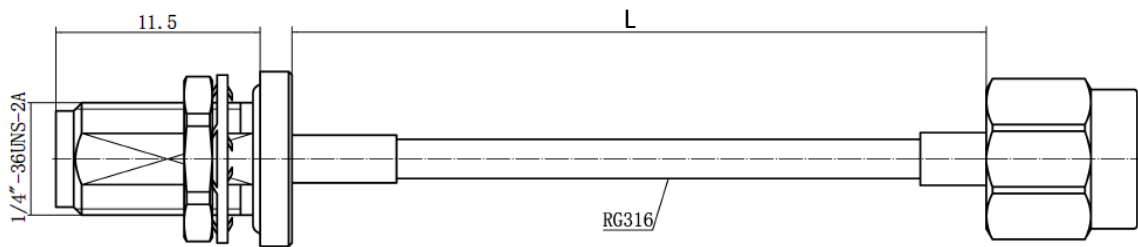

# BU-41500310XX

(Cable Assembly Coaxial SMA Female Bulkhead to SMA Straight Male RG-316)

Mueller Electric Company  
2850 Gilchrist Rd. Bld 5A  
Akron, OH 44305

[www.muellerelectric.com](http://www.muellerelectric.com)

## Electrical Ratings

Electrical ratings of a cable assembly are determined by the limiting connector type and cable size.

Connector	Cable	Connector Impedance (Ohms)	Frequency (GHz)	VSWR	Working Voltage (At Sea Level)
SMA	RG-316	50	0-6	1.25 MAX	335V

### Product Attributes

Gender	Male to Male
Style	SMA to SMA
1st Connector	Gold Plated SMA Female Bulkhead
2nd Connector	Gold Plated SMA Male Plug
Features	Shielded
Operating Temperature	-65°C (-85°F) to 150°C (302°F)
BU-4150031006	6" (152.40 mm)
BU-4150031012	12" (304.8 mm)
BU-4150031018	18" (457.2 mm)
BU-4150031024	24" (609.6 mm)
BU-4150031036	36" (914.4 mm)
BU-4150031048	48" (1219.2 mm)
BU-4150031M1.0	1M (39.4")
BU-4150031M1.5	1.5M (59.1")
BU-4150031MM150	150mm (5.9")
BU-4150031MM250	250mm (9.8")
BU-4150031MM500	500mm (19.7")
BU-4150031MM750	750mm (29.5")
RoHS 3 Compliant	