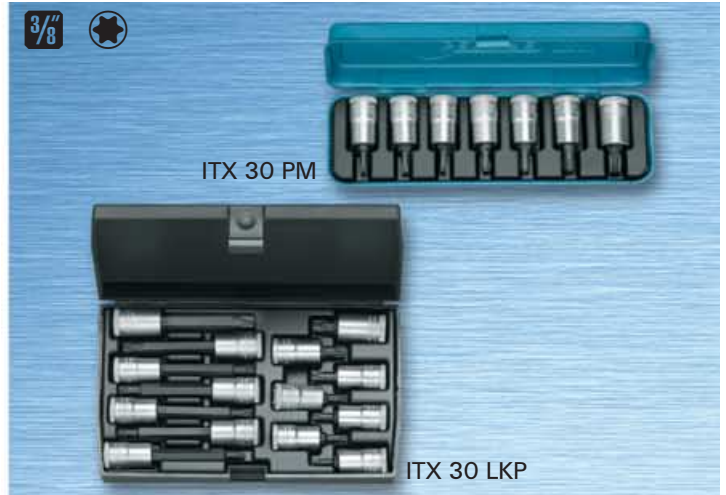

IN 30 LKM Screwdriver bit socket set 10 pieces

For hexagon head screws (INBUS®), in plastic case.

© = reg. trademark of Bauer & Schaurte

Code	No.	Contents	
1509918	IN 30 LKM	● IN 30 4 5 6 8 10 ● IN 30 L 4 5 6 8 10	

ITX 30 PM Screwdriver bit socket set 7 pieces

For recessed TORX® screws, in blue sheet steel case.

© = reg. trademark of Camcar-Textron Inc. USA

Code	No.	Contents	
1509926	ITX 30 PM	● ITX 30 T20 T25 T27 T30 T40 T45 T50	

ITX 30 LKP Screwdriver bit socket set 14 pieces

For recessed TORX® screws, short and long, in plastic case.

© = reg. trademark of Camcar-Textron Inc. USA

Code	No.	Contents	
1509950	ITX 30 LKP	● ITX 30 T20 T25 T27 T30 T40 T45 T50 ● ITX 30 L T20 T25 T27 T30 T40 T45 T50	

VB 30 Display box

For 228 sockets 3/8" square drive. Best selling sizes, easily accessible. Modern attractive shape. Sheet steel, in GEDORIT blue stove enamelled. Dimensions: 430 x 300 x 220 mm.

Code	No.	Execution	Contents	
6233500	VB 30	○ 30	Display box with tool assortment consisting of: 12 pieces each 10 13 mm 10 pieces each 6 7 8 9 mm 8 pieces each ● IN 30 5 3019 11 12 14 15 17 19 mm 5 pieces each ● IN 30 4 6 16 18 20 21 22 mm	16.0
6233690	VBD 30	⊕ D 30	● IS 30 5.5 8 10 ⊕ IKS 30 1 2 3 ● IN 30 8 10 ● INX 30 5 6 8	16.0
5231940	VB 30 L		Display box empty	4.0