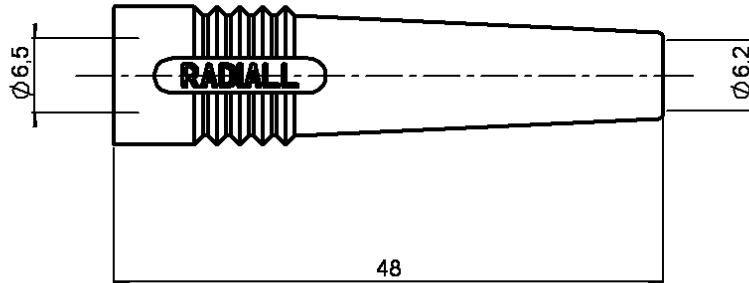

BLACK SLEEVE PROTECTOR

CABLE DIA 6 - PACK 10

R280.590.000

Series : ACC-COAX

All dimensions are in mm.

COMPONENTS	MATERIALS	PLATINGS (µm)
BODY	TEFABLOC TO CA 920 73 A	-
CENTER CONTACT	-	-
OUTER CONTACT	-	-
INSULATOR	-	-
GASKET	-	-
OTHERS PARTS	-	-

Operating temperature : -50/+125 °C

Weight : 2.618 g

Others characteristics : COULEUR : NOIR
COLOUR : BLACK

Issue : 0135 B

In the effort to improve our products, we reserve the right to make changes judged to be necessary.