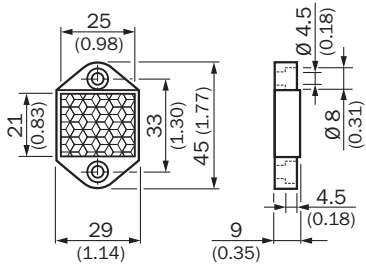

### Detailed technical data

#### Technical specifications

<b>Accessory group</b>	Reflectors
<b>Accessory family</b>	Angular
<b>Description</b>	Rectangular, screw connection
<b>Mounting system type</b>	Screw-on, 2 hole mounting
<b>Ambient operating temperature</b>	-20 °C ... +65 °C
<b>Dimensions</b>	29 mm x 45 mm
<b>Reflective area</b>	21 mm x 25 mm
<b>Material</b>	PMMA/ABS

## Dimensional drawing (Dimensions in mm (inch))