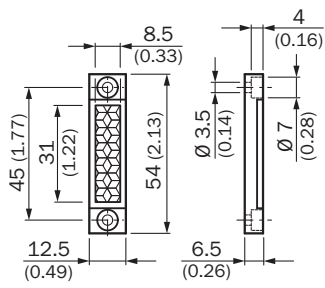

### Detailed technical data

#### Technical specifications

<b>Accessory group</b>	Reflectors
<b>Accessory family</b>	Angular
<b>Description</b>	Rectangular, screw connection
<b>Mounting system type</b>	Screw-on, 2 hole mounting
<b>Ambient operating temperature</b>	-20 °C ... +65 °C
<b>Dimensions</b>	12.5 mm x 54 mm
<b>Reflective area</b>	8.5 mm x 31 mm
<b>Material</b>	PMMA/ABS

## Dimensional drawing (Dimensions in mm (inch))