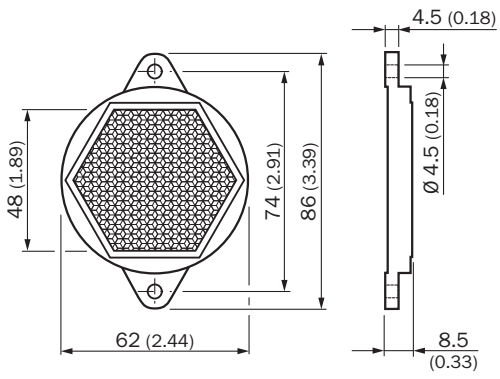

### Detailed technical data

#### Technical specifications

<b>Accessory group</b>	Reflectors
<b>Accessory family</b>	Fine triple reflectors
<b>Description</b>	Fine triple reflector, screw connection, suitable for laser sensors, width across flats 48 mm
<b>Diameter</b>	63 mm
<b>Reflective area</b>	48 mm
<b>Mounting system type</b>	Screw-on, 2 hole mounting
<b>Ambient operating temperature</b>	-30 °C ... +65 °C
<b>Material</b>	PMMA/ABS

Dimensional drawing (Dimensions in mm (inch))