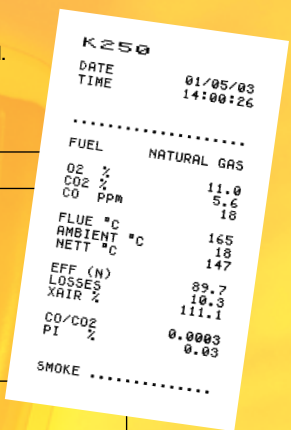

new

KANE 250

combustion meter

The **KANE 250** is the lowest priced combustion analyser that does not compromise on performance or features.

Its unique rotary switch also makes it the simplest and quickest to use.

- O₂, CO, CO₂, CO/CO₂ ratio and efficiency readings
- Multi fuel
- Professional quality sensors (CO readings to 1ppm)
- Detachable flue probe
- Real time clock
- Infra-red output to optional printer
- Rubber sleeve with integral magnet
- Designed to meet BS7927

Each KANE 250 is supplied with:

Flue probe, batteries, rubber sleeve with integral magnet, and instruction manual.

KANE 250 options include:

Soft carry case, infra-red printer, NiMH rechargeable batteries and charger.

Pre-programmed Fuels	Natural gas, Light Oil (28/35 sec), Propane, Butane, LPG.
Dimensions	
Weight	1kg (2.2lb)
Handset	200mm (7.9") x 45mm (1.8") x 90mm (3.5")
Probe	L 300mm (11.8") x Dia 6mm (0.25") with 240mm (9.4") long stainless steel shaft, type K thermocouple and 3m (6') long neoprene hose
Ambient Temperature	0 to +40°C (+32°F to +104°F) 10% to 90% RH non-condensing
Battery Life	4 AA cells Typically 12 hours using Alkaline AA cells
Charger (optional)	Input: 110Vac/220 Vac nominal NIMH batteries recommended