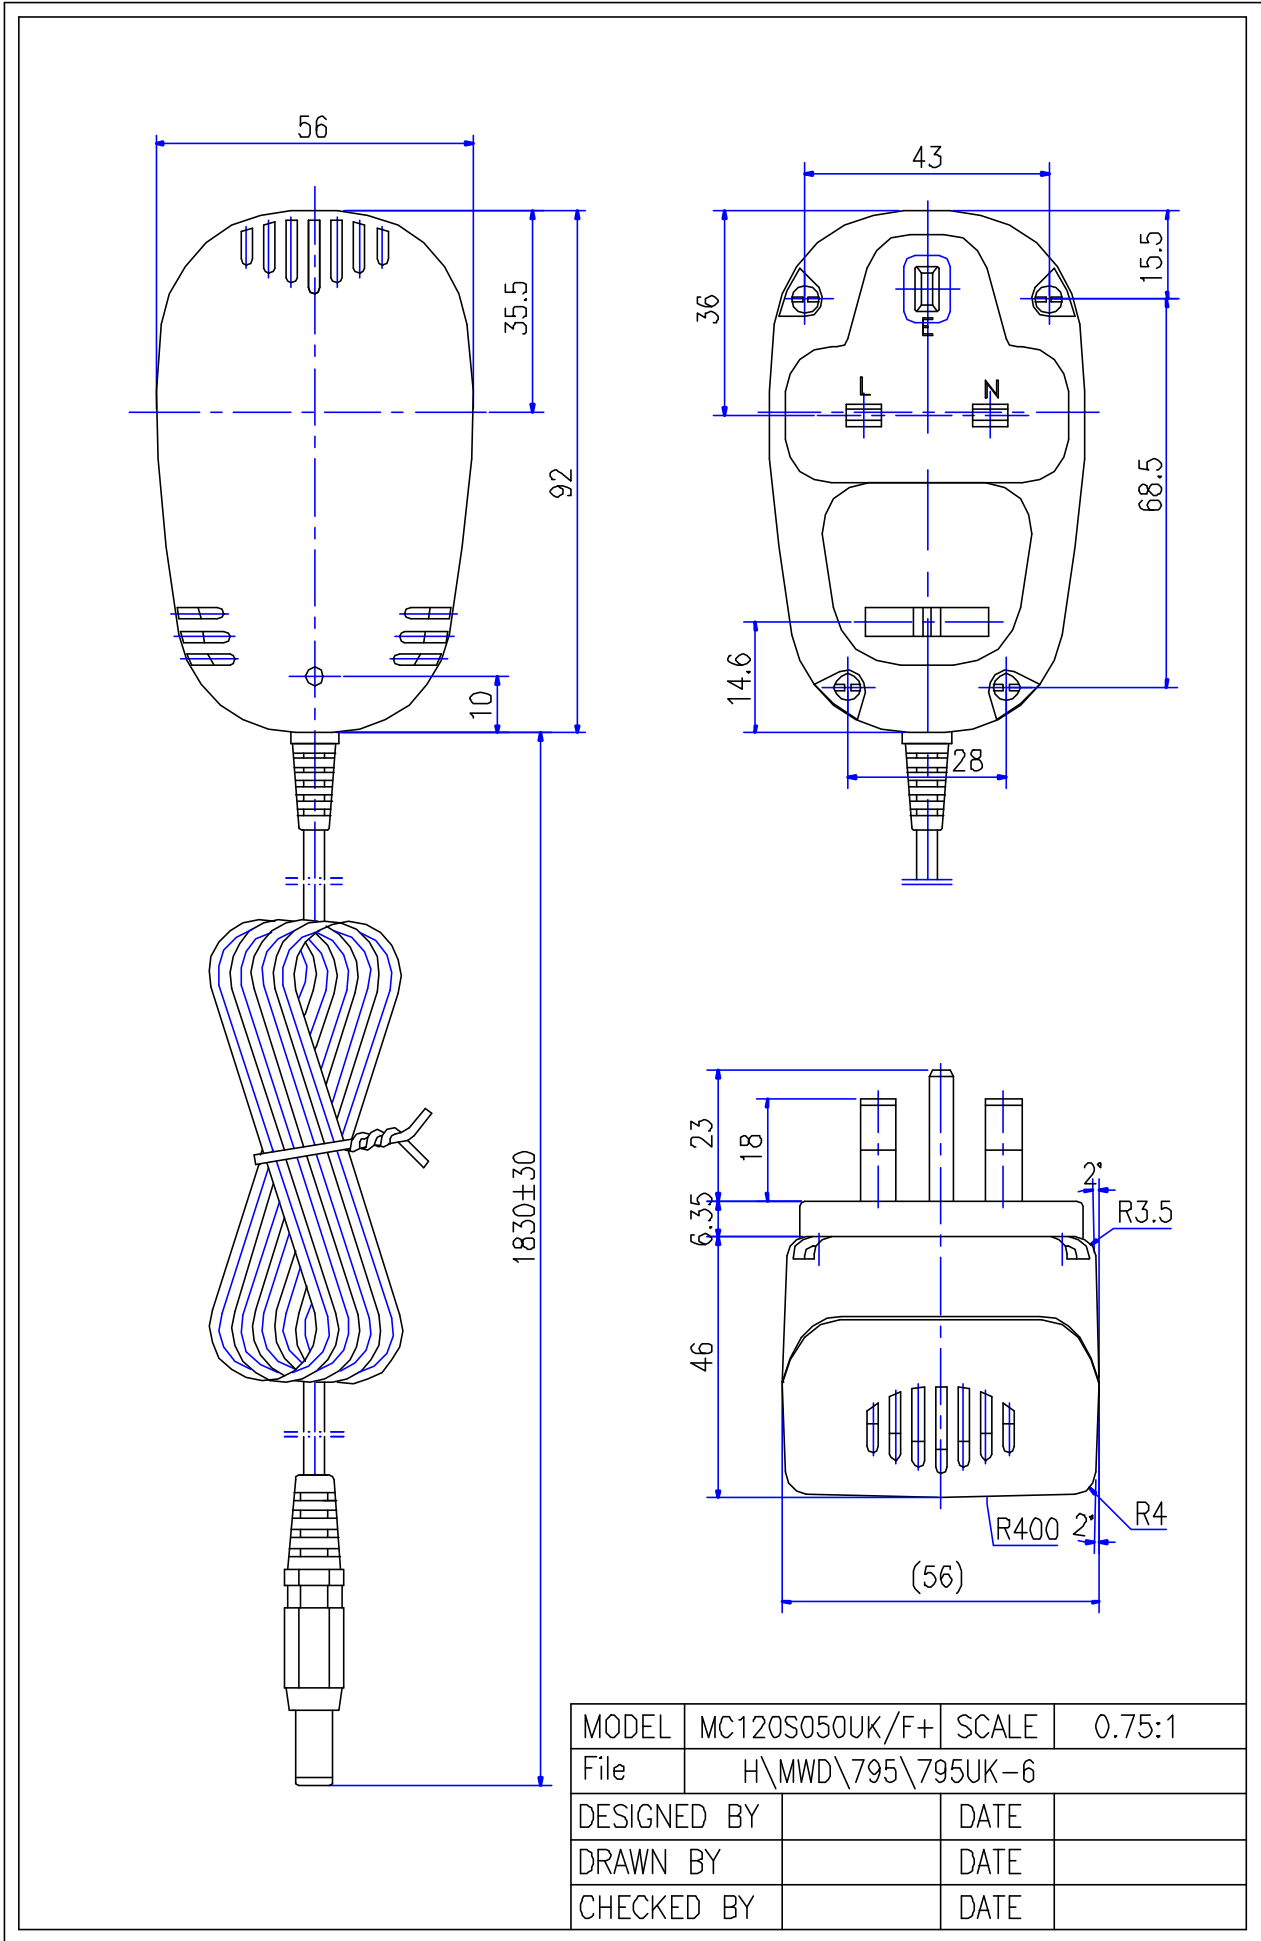

# CASE & CORD DIMENSION

MODEL	MC120S050UK/F+	SCALE	0.75:1
File	H\MWD\795\795UK-6		
DESIGNED BY		DATE	
DRAWN BY		DATE	
CHECKED BY		DATE	