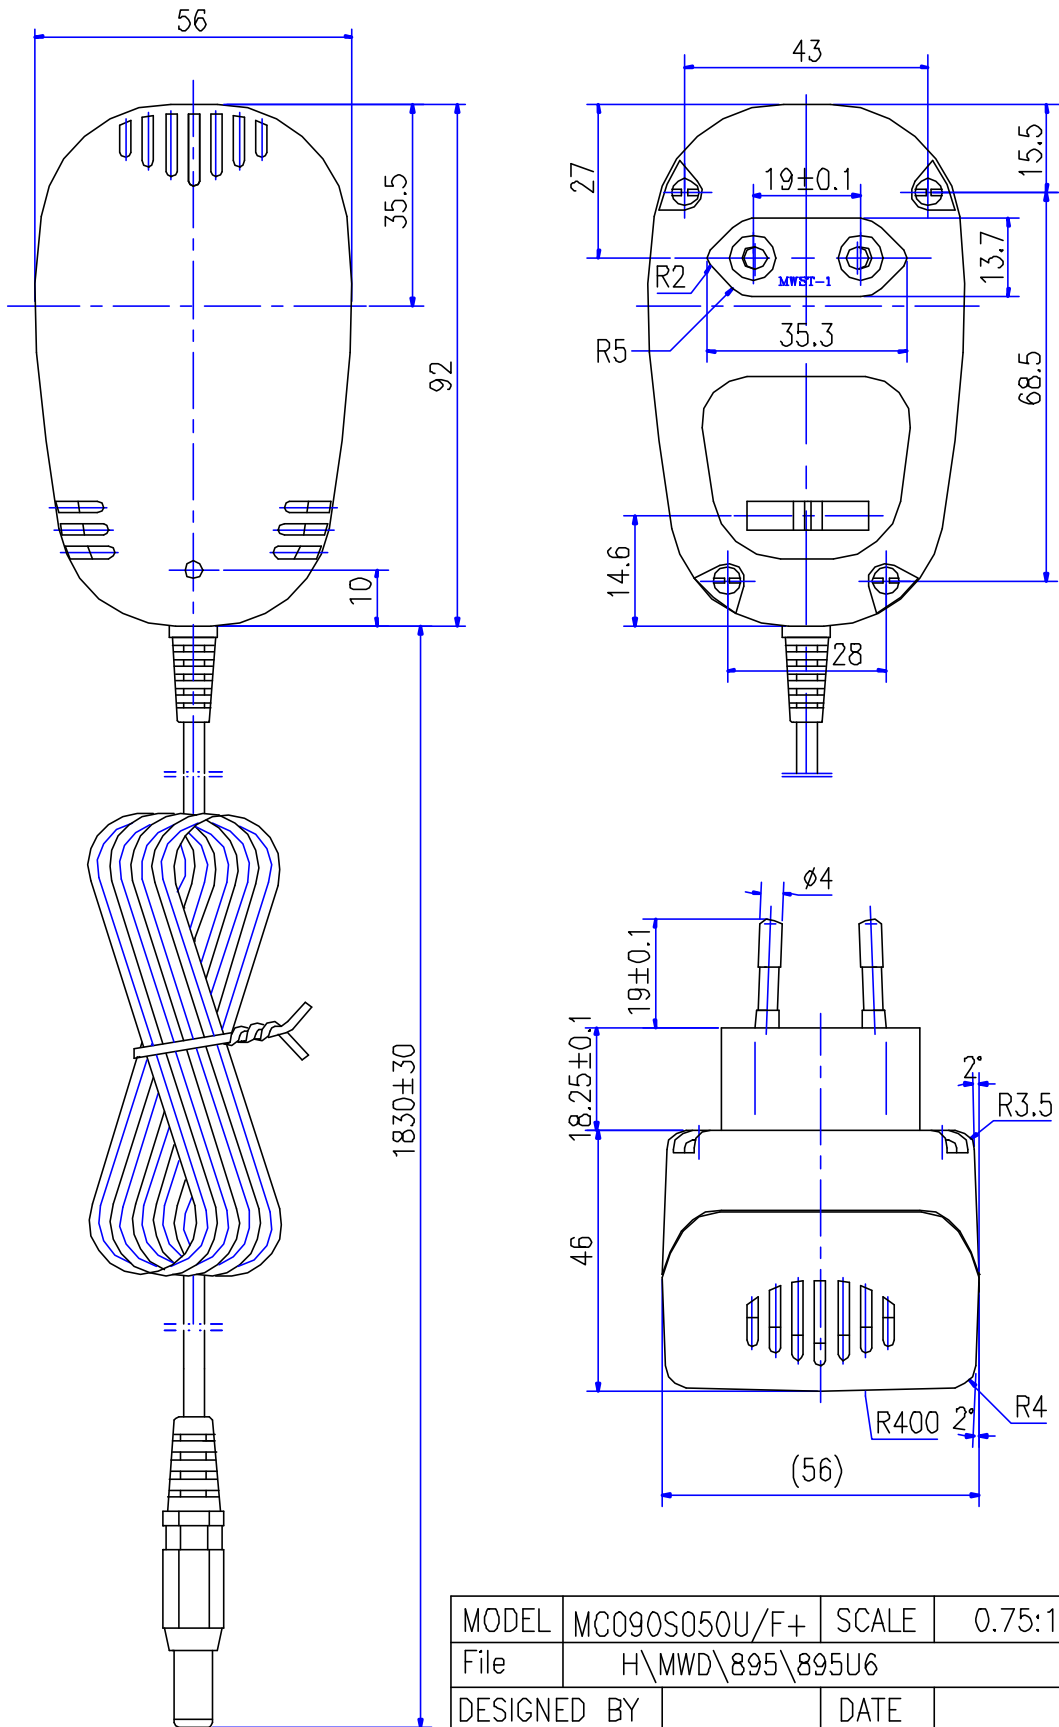

CASE & CORD DIMENSION

MODEL	MC090S050U/F+	SCALE	0.75:1
File	H\MWD\895\895U6		
DESIGNED BY		DATE	
DRAWN BY		DATE	
CHECKED BY		DATE	