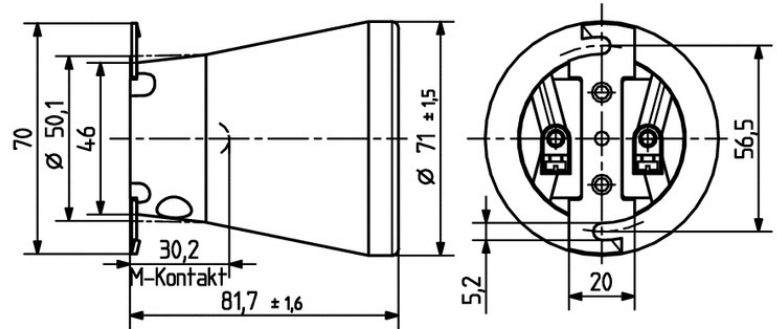

Part number: 29.408.3821.00

Product detail

- Lamp holders for discharge lamps
- Fixing: Screw with plate
- Housing: Porcelain