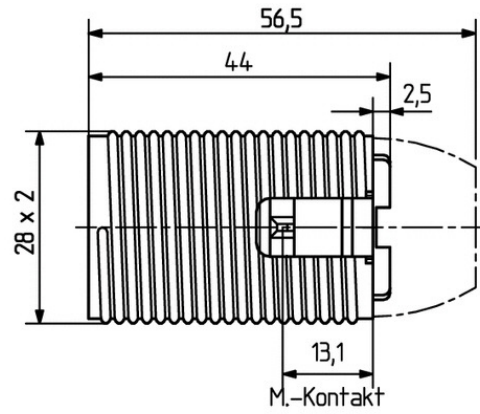

Part number: 22.223.3906.50

Product detail

- Snap in fixing
- Housing: PET