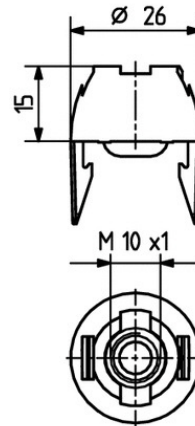

Part number: 22.918.-326.50

Product detail

- Snap on insulating cap $\varnothing 26\text{mm}$
- Housing: PA