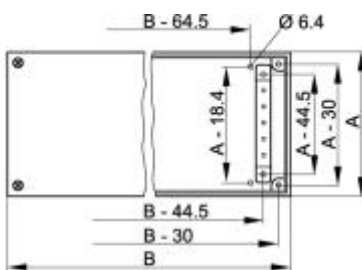

**Article number: 12405-001**

- Type of protection IP 66
- Pre-assembled and wired before installation with support rails
- Installation of mounting plate instead of mounting rail possible
- Screwed cover

**Delivery quantity: assembled**

Item	Qty	Description
1	1	Basic case, St, 1.4 mm, RAL 7032
2	1	Top cover, St, 1.4 mm, RAL 7032, with sealing
3	2	Assembly rail, St, 3.4 mm, zinc-plated
4	1	Assembly kit for internal configuration

**Technical data:**

A	B	C	Weight
150 mm	150 mm	80 mm	0,9 kg

**Technical data:**

A = height, B = width, C = depth

**Accessories:**

12405-120	Wall mounting bracket
32405-024	Mounting plate
62405-001	Support rail TS 35/7.5 (EN 50022)
62405-010	Support rail TS 35/15 (EN 50022)
21101-836	Earthing kit