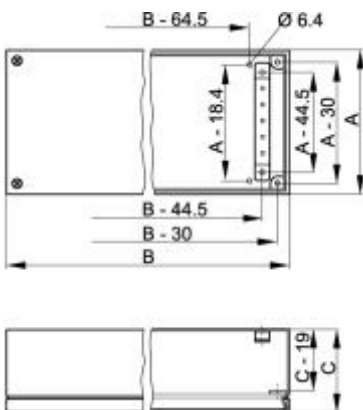

**Article number: 12405-023**

- Type of protection IP 66
- Pre-assembled and wired before installation with support rails
- Installation of mounting plate instead of mounting rail possible
- Screwed cover

Delivery quantity: assembled

Item	Qty	Description
1	1	Basic case, St, 1.4 mm, RAL 7032
2	1	Top cover, St, 1.4 mm, RAL 7032, with sealing
3	2	Assembly rail, St, 3.4 mm, zinc-plated
4	1	Assembly kit for internal configuration

Technical data:

A	B	C	Weight
200 mm	300 mm	120 mm	1,2 kg

Technical data:

A = height, B = width, C = depth

**Accessories:**

12405-120	Wall mounting bracket
32405-027	Mounting plate
62405-003	Support rail TS 35/7.5 (EN 50022)
62405-012	Support rail TS 35/15 (EN 50022)
21101-836	Earthing kit