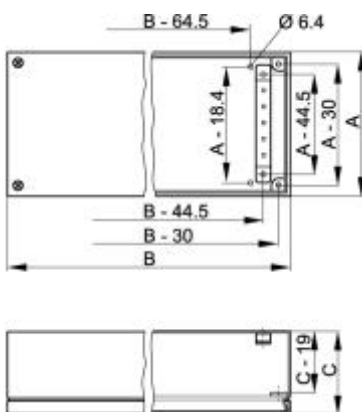

**Article number: 12405-028**

- Type of protection IP 66
- Pre-assembled and wired before installation with support rails
- Installation of mounting plate instead of mounting rail possible
- Screwed cover

**Delivery quantity: assembled**

Item	Qty	Description
1	1	Basic case, St, 1.4 mm, RAL 7032
2	1	Top cover, St, 1.4 mm, RAL 7032, with sealing
3	2	Assembly rail, St, 3.4 mm, zinc-plated
4	1	Assembly kit for internal configuration

**Technical data:**

A	B	C	Weight
300 mm	300 mm	120 mm	1,2 kg

**Technical data:**

A = height, B = width, C = depth

**Accessories:**

12405-120	Wall mounting bracket
32405-034	Mounting plate
62405-003	Support rail TS 35/7.5 (EN 50022)
62405-012	Support rail TS 35/15 (EN 50022)
21101-836	Earthing kit