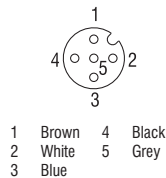

Micro-Change® (M12) Field Attachable Connectors

Female Attachables

4 Pole

5 Pole

WIRING CONFIGURATION

Micro-Change® (M12) Straight

Gland size	4 Pole	5 Pole
PG7	8A4000-315	8A5000-315
PG9	8A4000-325	8A5000-325