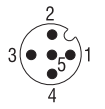

Micro-Change® (M12) Field Attachable Connectors

Female Attachables

4 Pole

5 Pole