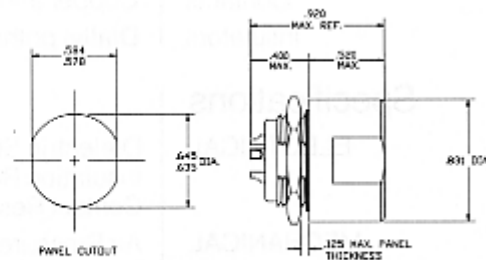

GC 429 Receptacle Rigid Contacts Solder Terminals Mates with U-183/U, U-228/U, & GC 183S