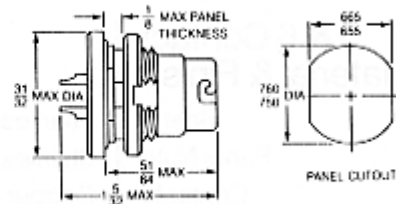

MILITARY AUDIO CONNECTORS

5-Contact-Standard per MIL-C-55116

U-183/U Receptacle Spring Loaded Contacts Solder Terminals Mates with U-229/U, GC 217, & GC 217A

[U-183/U](#) Using Java Viewer (you can not print these drawings)

[U-183/U](#) Using Whip Control