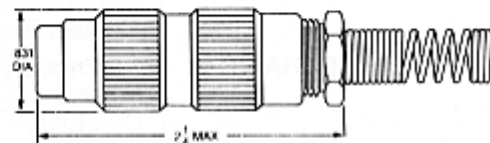

U-228/U Plug Spring Loaded Contacts Barrel Pin Terminals* Mates with U-229/U GC 217 & GC 217A

[U-228/U](#) Using Java Viewer

[U-228/U](#) Using Whip Control