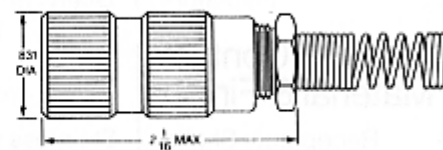

U-229/U Plug Rigid Contacts Barrel Pin Terminals* Mates with U-183/U, U-228/U, & GC 183S

[U-229/U](#) Using Java Viewer

[U-229/U](#) Using Whip Control