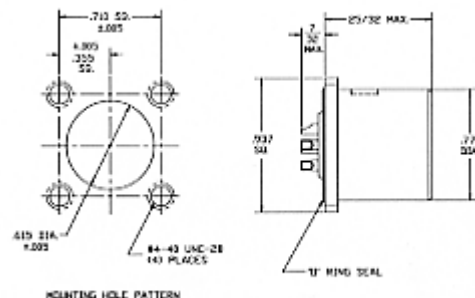

[U-183/U](#) Using Whip Control

**U-228/U** Plug Spring Loaded Contacts Barrel Pin Terminals\* Mates with U-229/U GC 217 & GC 217A

[U-228/U](#) Using Java Viewer

[U-228/U](#) Using Whip Control

**U-229/U** Plug Rigid Contacts Barrel Pin Terminals\* Mates with U-183/U, U-228/U, & GC 183S

[U-229/U](#) Using Java Viewer

[U-229/U](#) Using Whip Control

**GC 429** Receptacle Rigid Contacts Solder Terminals Mates with U-183/U, U-228/U, & GC 183S

**GC 629** Receptacle Rigid Contacts Solder Terminals Mates with U-183/U, U-228/U, & GC 183S