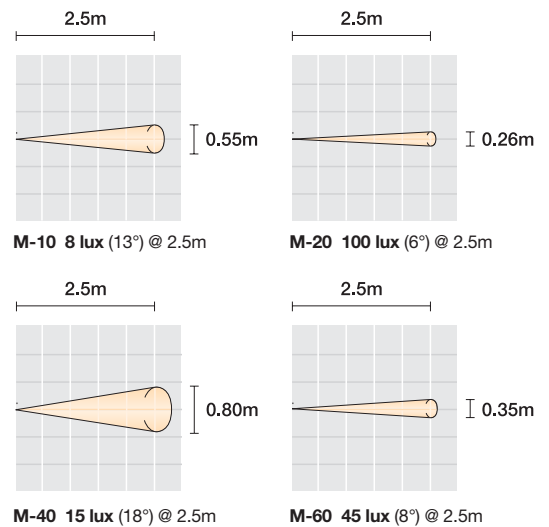

WOLF MINI AND MICRO TORCHES

ATEX Directive
94/9/EC Compliant

- ATEX Directive Compliant
- IECEx Scheme Certified
- T4/T5 temperature class
- Ultra small size
- Lightweight, ergonomic design
- Proven impact resistance
- Single handed switching
- Switch protection shroud
- Integral pen style pocket clip
- IP67 water and dust tight