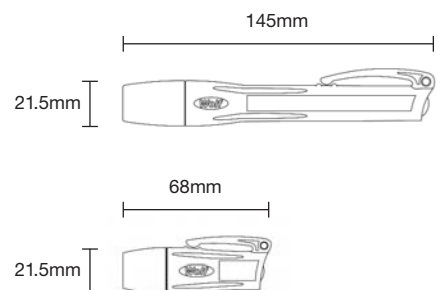

WOLF MINI AND MICRO TORCHES

ATEX Directive
94/9/EC Compliant

- ATEX Directive Compliant
- IECEx Scheme Certified
- T4/T5 temperature class
- Ultra small size
- Lightweight, ergonomic design
- Proven impact resistance
- Single handed switching
- Switch protection shroud
- Integral pen style pocket clip
- IP67 water and dust tight

Mini and Micro torches are supplied with cells, the M-10 Micro is supplied with a neck cord for added convenience.

Wolf Mini and Micro Torch Range					
Technical Specification					
Model	M-10		M-20		M-60
Description	LED Micro Torch		Xenon Mini Torch		LED Mini Torch
Code	II 1 G Ex ia IIC T5 (Ta=50°C) IP67		II 2 G Ex ib IIC T4 IP67		II 1 G Ex ia IIC T4 (Ta=50°C) IP67
Apparatus standards	EN60079-0, EN50020 / IEC60070-0, IEC60079-11				
Type of protection	"ia/ib" Intrinsic Safety				
Area of classification (Gases)	Zones 0, 1 & 2		Zones 1 & 2		Zones 0, 1 & 2
Temp. classification (Gases)	T5				T4
Ambient temperature	-20°C to + 50°C		-20°C to + 40°C		-20°C to + 50°C
Certificate	Baseefa06ATEX0084 IECEx BAS 06.0023				
Enclosure	Impact resistant thermoplastic, electrostatic non-hazardous				
Lens	Polycarbonate				
Beam type	Medium Spot		Narrow Spot		Medium Spot
Light source:	Pt. no.	-		M-201	-
	Type	1x5mm LED White (Nichia)		Xenon filled filament bulb	3 x 5mm LED White (Nichia)
	Rating	-		2.3V 0.3A	1 Watt
	Output	18 cd		15 lm	3 x 18 cd
	Life	25,000 hrs		30 hrs	25,000 hours
Power source:	Pt. no.	M-102 (4 pack)		M-202 (2 pack)	M-402 (3 pack)
	Type	LR44 primary cells to IEC60086		LR03 primary cells to IEC60086	LR1 primary cells to IEC60086
	Volts	4 x 1.5V		2 x 1.5V	3 x 1.5V
Light duration	up to 2 hrs		up to 2.3 hrs		up to 10 hrs
Ingress protection	IP67 to EN60529:1992				
Weight (incl. cells)	25g		60g		