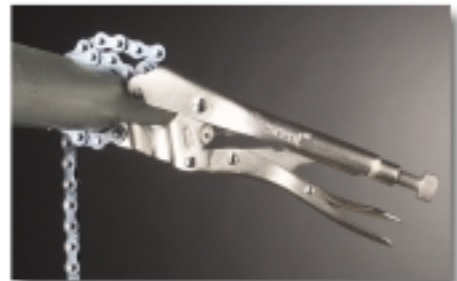

## Designed for superior performance.

Crescent brand locking pliers are made to an exacting standard that results in improved durability and long-term performance. In fact, they not only meet the performance of the leading competitor, but also meet stringent ASME standards B107.24 and B107.36, as applicable, for product specifications, including strength and maximum jaw opening capacity. Yet, as strong as they are, Crescent locking pliers still maintain the narrow profile required for work in tight and confined spaces. A full line of locking products is available, including curved and straight jaw pliers, long nose pliers, regular tip and swivel-pad 'C' clamps, cushion grip sets, and more. See the new line of Crescent locking pliers soon wherever true professional quality construction tools are sold.

Locking C-Clamps allow quick, easy positioning of workpieces. Swivel tips minimize marring on softer materials.

Locking Welding Clamp holds workpieces firmly in position. Open design allows clear access for welding.

Locking Chain Clamp grips large or irregular-shaped objects effectively, yet minimizes crushing.

The entire line of Crescent locking pliers meets ASME standards B107.24 and B107.36, as applicable, for product specifications.