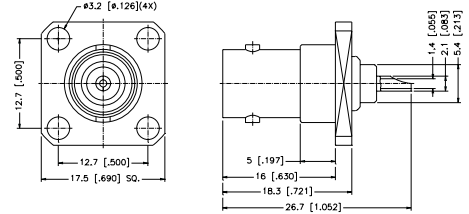

Panel Receptacles

Panel Receptacle Jack

P.N.	Cable Group	Plt.	Ins.	Imp.	Crimp Tool
B6551A1-NT3G-50	N/A	Nickel	PTFE	50	N/A
B6551A1-NT3G-75	N/A	Nickel	PTFE	75	N/A
B6551A9-001-NT3G-50	N/A	Nickel	PTFE	50	N/A
Flush Rear 4-40 Screws					

Panel Receptacle Plug

P.N.	Cable Group	Plt.	Ins.	Imp.	Crimp Tool
B1551A1-NT3G-50	N/A	Nickel	PTFE	50	N/A

Panel Receptacle Jack - Exposed TFE Type

P.N.	Cable Group	Plt.	Ins.	Imp.	Crimp Tool
B6551E1-002-NT30G-50	N/A	Nickel	PTFE	50	N/A
B6551E1-002-ST30GA-50	N/A	Silver	PTFE	50	N/A

Note: Contact Amphenol for other lengths availability

Panel Receptacle - Exposed PTFE - Gasket Seal

P.N.	Cable Group	Plt.	Ins.	Imp.	Crimp Tool
B6551E1-001-NT3G-50	N/A	Nickel	PTFE	50	N/A

Note: Contact Amphenol for other lengths availability