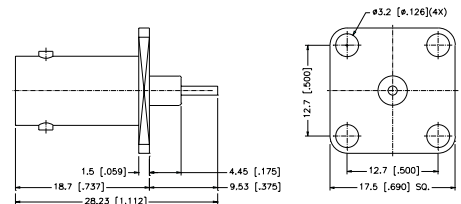

Panel Receptacle Plug

P.N.	Cable Group	Plt.	Ins.	Imp.	Crimp Tool
B1551A1-NT3G-50	N/A	Nickel	PTFE	50	N/A

Panel Receptacle Jack - Exposed TFE Type

P.N.	Cable Group	Plt.	Ins.	Imp.	Crimp Tool
B6551E1-002-NT30G-50	N/A	Nickel	PTFE	50	N/A
B6551E1-002-ST30GA-50	N/A	Silver	PTFE	50	N/A

Note: Contact Amphenol for other lengths availability

Panel Receptacle - Exposed PTFE - Gasket Seal

P.N.	Cable Group	Plt.	Ins.	Imp.	Crimp Tool
B6551E1-001-NT3G-50	N/A	Nickel	PTFE	50	N/A

Note: Contact Amphenol for other lengths availability