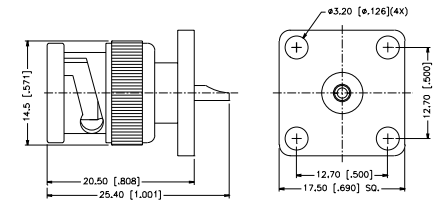

Panel Receptacles

Panel Receptacle Jack

P.N.	Cable Group	Plt.	Ins.	Imp.	Crimp Tool
B6551A1-NT3G-50	N/A	Nickel	PTFE	50	N/A
B6551A1-NT3G-75	N/A	Nickel	PTFE	75	N/A
B6551A9-001-NT3G-50	N/A	Nickel	PTFE	50	N/A
Flush Rear 4-40 Screws					

Panel Receptacle Plug

P.N.	Cable Group	Plt.	Ins.	Imp.	Crimp Tool
B1551A1-NT3G-50	N/A	Nickel	PTFE	50	N/A

Panel Receptacle Jack - Exposed TFE Type

P.N.	Cable Group	Plt.	Ins.	Imp.	Crimp Tool
B6551E1-002-NT30G-50	N/A	Nickel	PTFE	50	N/A
B6551E1-002-ST30GA-50	N/A	Silver	PTFE	50	N/A

Note: Contact Amphenol for other lengths availability

Panel Receptacle - Exposed PTFE - Gasket Seal

P.N.	Cable Group	Plt.	Ins.	Imp.	Crimp Tool
B6551E1-001-NT3G-50	N/A	Nickel	PTFE	50	N/A

Note: Contact Amphenol for other lengths availability