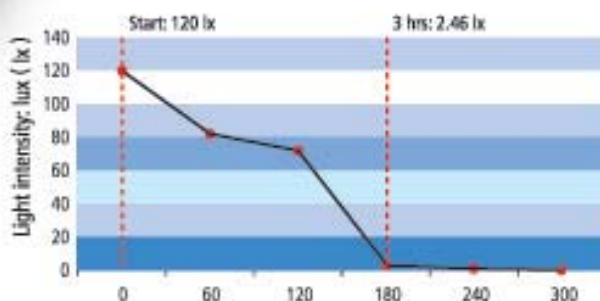

1.5 WATT LED FLASHLIGHT

Aluminium TITANIUM

Anodized

1.5 WATT LED

Specifications

Battery Type — 2 x 1.5v "AA" ALKALINE Batteries
[Included]

Burn Time — 3 hrs [Maximum output: 2.5 hrs]

Bulb Type — 1.5 Watt Nichia LED

Accessories — Carrying Strap & Nylon Pouch

Product Size — 28 x 28 x 173mm

Product Weight - 133g [with batteries]

**Alkaline Batteries
are included**

Discharge Curve

Note: Lux measured at 2m Time (minute)

**OPTIC
LENS**