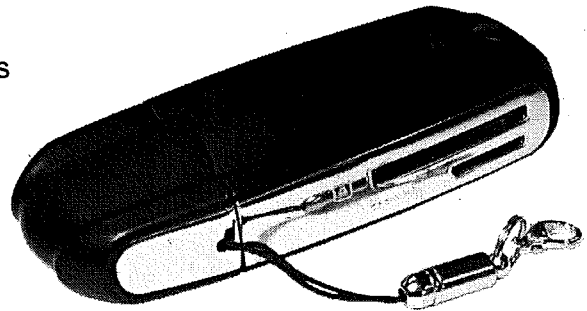

The NL-CREXTUSB is a highly portable pocket sized USB 2.0 Card Reader which enables you to read from and write to a whole host of popular media cards, ranging from MS, SD, MMC, M2 and many of their variants.

This card reader also comes with a clip, a key ring attachment and a cleverly attached lid to prevent loss.

Specifications:

Interface: USB2.0 / 1.1
Transfer Speed: Up to 80Mbps
Size: 78.5 x 31.2 x 14.6 mm
Weight: 20g

Features:

Plug & play
38 in1 card reader
Auto detect card memory
Up to 480 Mbps/sec
Support USB port power
OS 2000 / XP / Vista
Mac9 by vendor driver

NL-CREXTUSB

Supported Cards:

- MS / MS PRO/ MS DUO/ MS PRO DUO/
- MS MG PRO/ MS MG / MS MG DUO /
- MS MG PRO DUO/ EXTREME MS PRO /
- EXTREME III MS PRO/ ULTRA II MS PRO/
- HS MS MG PRO/ HS MS MG PRO DUO/
- HS MS PRO/ HS MS PRO DUO/ MS ROM / MS SELECT
- SD/ MINI SD / HS MINI SD/ EXTREME SD/ EXTREME III SD/ ULTRA II SD/
- SD-ULTRA-X/ ULTRA SPEED SD/ SD PRO/SD ELITE PRO/ HS SD/Micro SD / SDHC
- MMC/ MMC 4.0/ HS MMC/ HS RS MMC/
- RS MMC/ RS MMC 4.0/ MMC Mobile/
- MMC micro
- M2