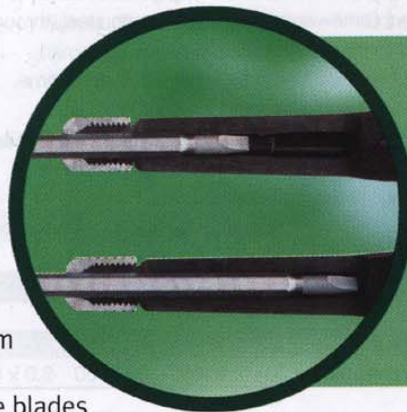

With built-in Magnetiser/Demagnetiser

**Wiha 6 mm**

**Reversible Blade Programme:**

With 6 mm reversible blades

**Wiha 4 mm**

**Reversible Blade Programme:**

With 4 mm reversible blades, specially for precision mechanics applications.

*The Telescopic system enables rapid adjustment of the visible blade length.*

**Product Advantages:**

- One handle, different blades
- Flexible system that can be extended at will
- Handles for every application
- Different blade series for maximum flexibility
- Blades made of high-quality chrome-vanadium steel, through hardened and anti-corrosion surface treated
- Ideal as maintenance and service tool, separable and space saving