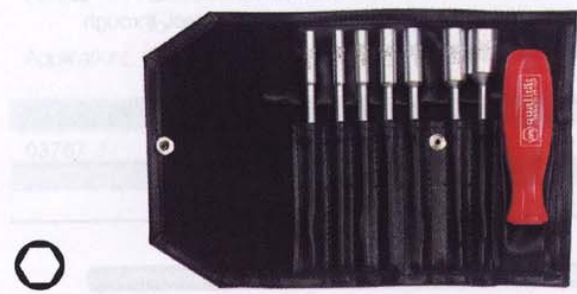

K 341 T8 System 6 Interchangeable Blade Set, 9-pcs.
Blade: With interchangeable nut drivers for hex nuts.
Chrome-vanadium steel, through hardened, galvanic coated.
Handle: Wiha Power Handle.
Extra: Blades well arranged in a durable fold-up pouch.

Order-No.	Series	
01036 2		1
		Wiha Power Handle
○		5 5.5 6 6.5 7 8 10 13

K 341 T12 System 6 Interchangeable Blade Set, 12-pcs.
With interchangeable nut drivers for hex nuts.

Order-No.	Series	
01035 5		1
		Wiha Power Handle
○		4 4.5 5 5.5 6 7 8 9 10 11 13