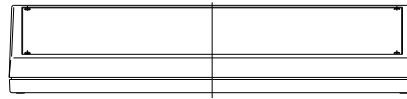

ALZADO FRONTAL
FRONTAL VIEW