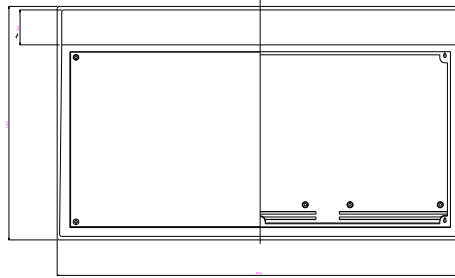

PLANTA SUPERIOR
UPPER VIEW

SECCIÓN 2
SECTION 2