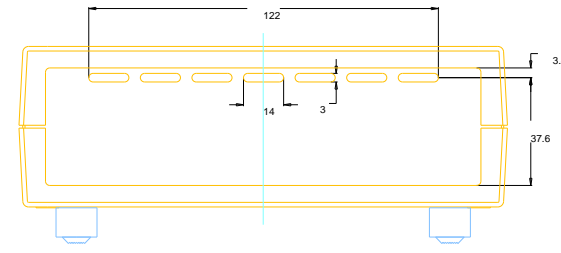

ELBOX

Nº
2

RETEX

CAJA ELBOX 2	
33030002	
28.11.2008