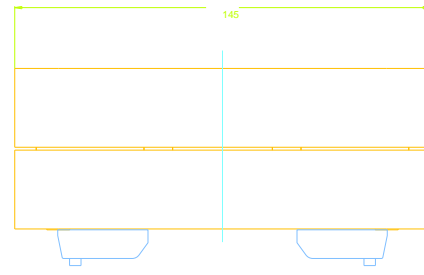

ELBOX

Nº
2

RETEX

CAJA ELBOX 2	
33030002	
28.11.2008