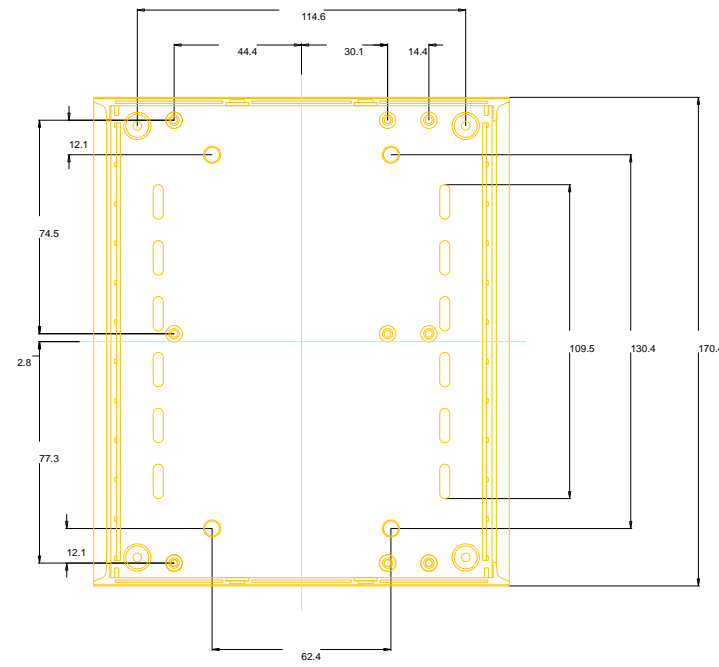

ELBOX

Nº
2

RETEX

CAJA ELBOX 2	
33030002	
28.11.2008