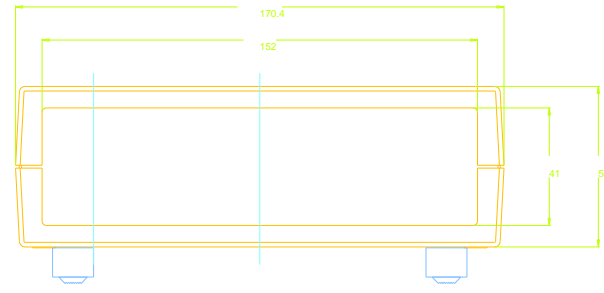

ELBOX

Nº
2

RETEX

CAJA ELBOX 2	
33030002	
28.11.2008