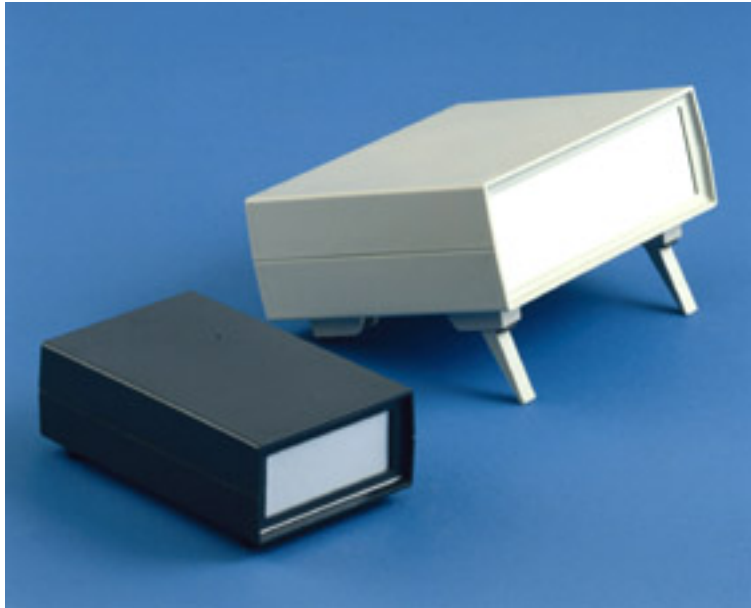

## ELBOX

These attractive cases are moulded in ABS, with 1.2 mm thick natural coloured anodised aluminium front and rear panels.

The base is equipped with bosses for Eurocards, and two removable side rails are provided for internal sides, where PCB and sub-chassis can be mounted.

Ventilation slots on bottom of case and rear panel.

The smallest size, RE-1, has four non-slip feet. The three larger sizes are supplied with tilt-feet.

**Standard colours:** dark grey and light grey.

**Optional:** box without side rails.

CODE	DESCRIPTION	COLOUR
33030001	ELBOX 90X41X145	LIGHT GREY SIMILAR TO RAL 7032
33030002	ELBOX 171X56X145	
33030003	ELBOX 231X77X181	
33030004	ELBOX 247X102X220	
33030201	ELBOX 90X41X145	DARK GREY SIMILAR TO RAL 7016
33030202	ELBOX 171X56X145	
33030203	ELBOX 231X77X181	
33030204	ELBOX 247X102X220	