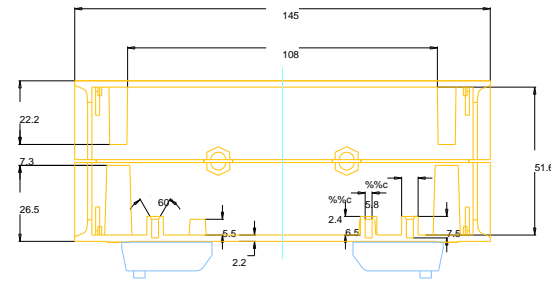

ELBOX

Nº
2

RETEX

CAJA ELBOX 2	
33030002	
28.11.2008