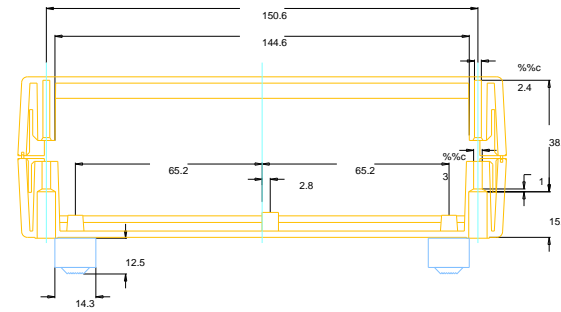

ELBOX

Nº
2

RETEX

CAJA ELBOX 2	
33030002	
28.11.2008