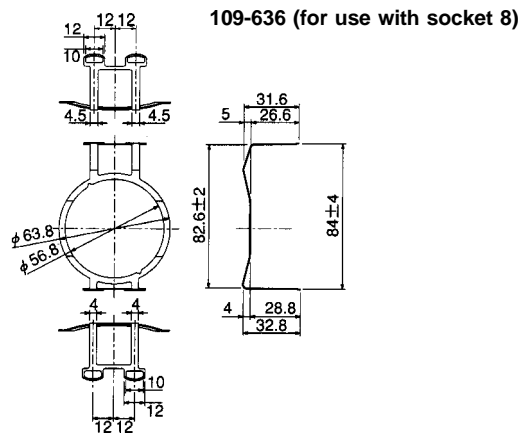

Dimensions (unit: mm)

Relay harness

489-868 (only for 12V power supply)

Installation metal fittings (unit : mm)

CPU Cooler
66×62mm