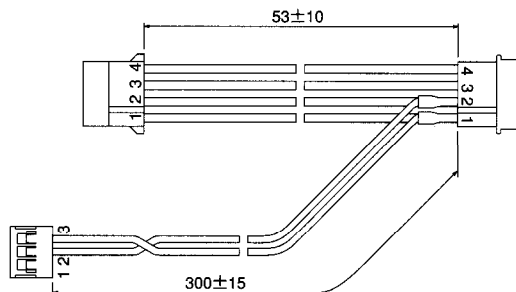

Dimensions (unit: mm)

Relay harness

489-868 (only for 12V power supply)

Installation metal fittings (unit : mm)

CPU Cooler
66×62mm