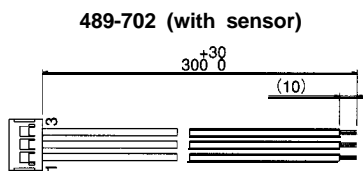

Dimensions (unit: mm)

Relay harness

489-868 (only for 12V power supply)

Installation metal fittings (unit : mm)

CPU Cooler
66×62mm