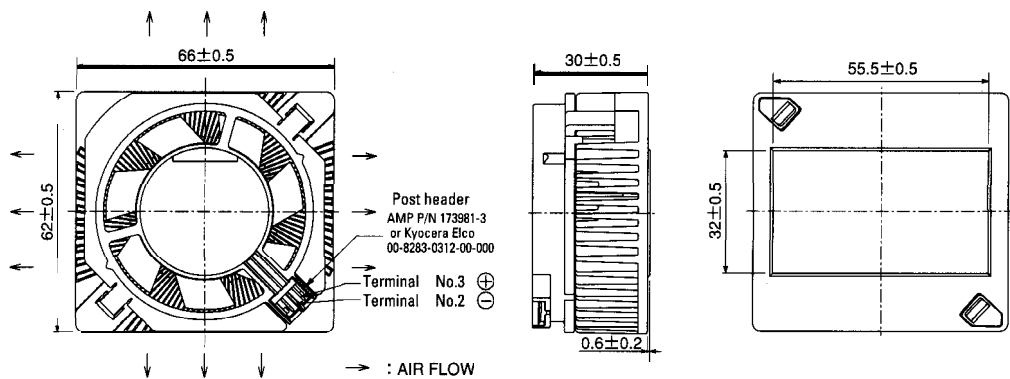

Dimensions (unit: mm)

Relay harness

489-868 (only for 12V power supply)

Installation metal fittings (unit : mm)

CPU Cooler
66×62mm