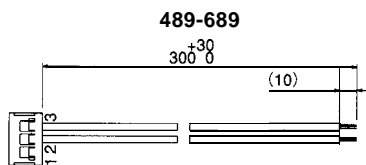

Dimensions (unit: mm)

Relay harness

489-868 (only for 12V power supply)

Installation metal fittings (unit : mm)

CPU Cooler
66×62mm