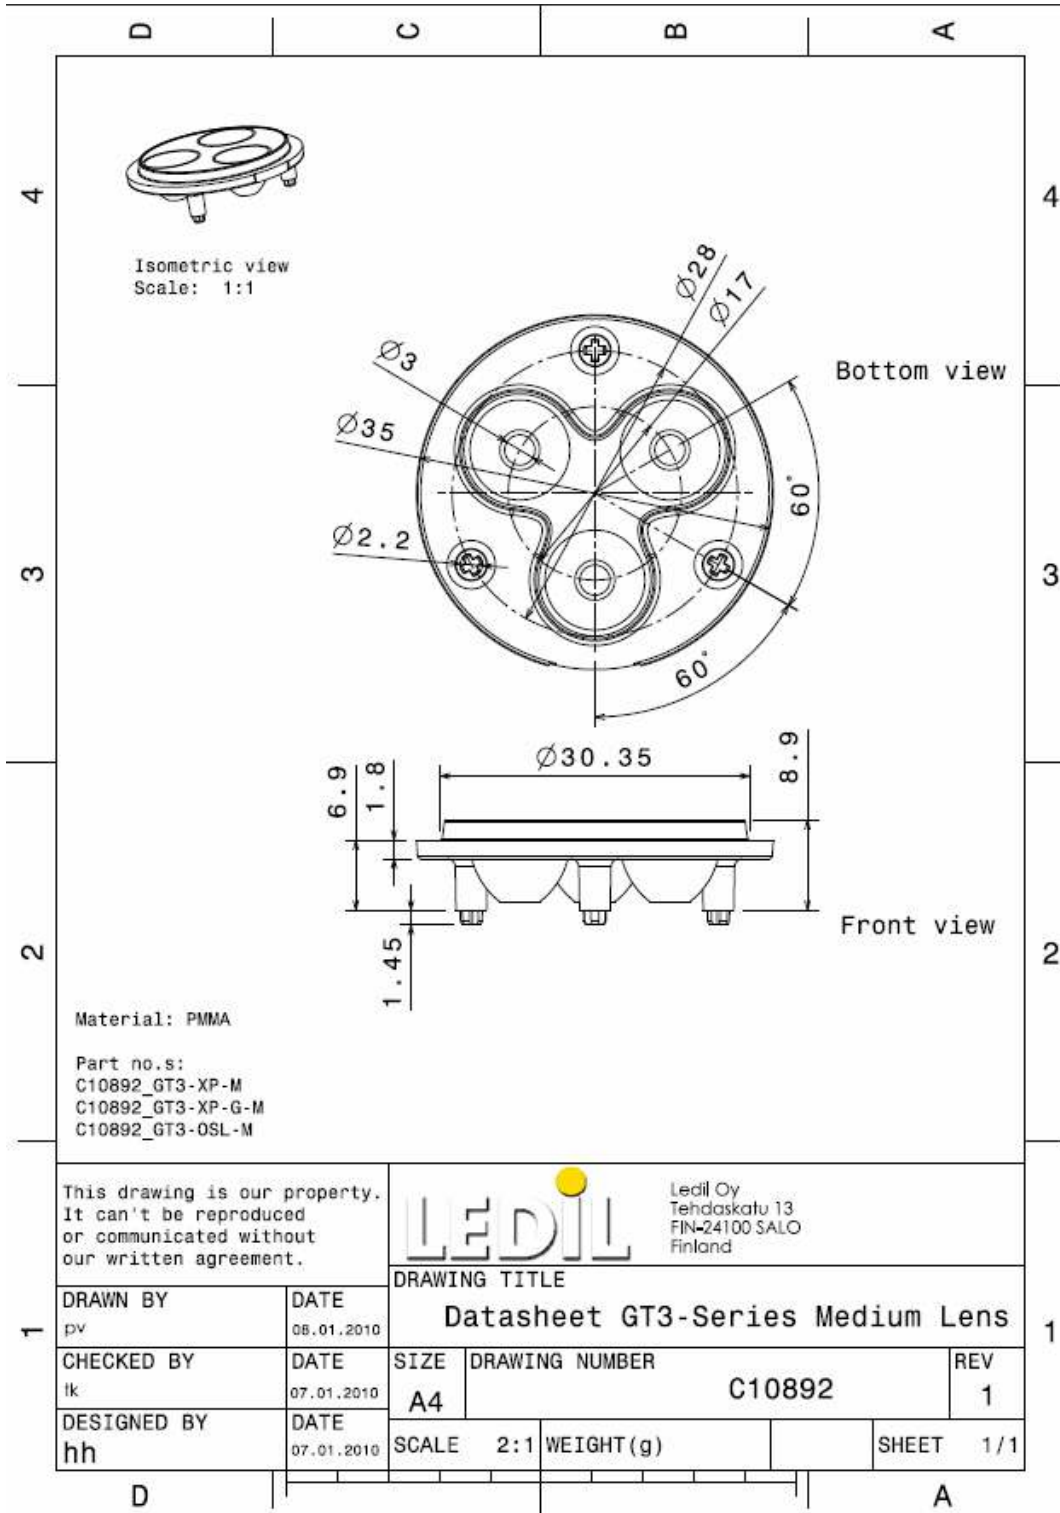

LENS TYPES

NAME	ORDERING CODE	FWHM
GT3-XP Spot	C10891_GT3-XP-S	±N/A°
GT3-XP Medium	C10892_GT3-XP-M	±14°
GT3-XP Wide	C10893_GT3-XP-W	±N/A°

© Ledil Oy – PRELIMINARY - Subject to change without prior notice

MEASUREMENT DATA

Relative Intensity of C10892_GT3-XP-M

© Ledil Oy – PRELIMINARY - Subject to change without prior notice

DRAWINGS

© Ledil Oy - PRELIMINARY - Subject to change without prior notice