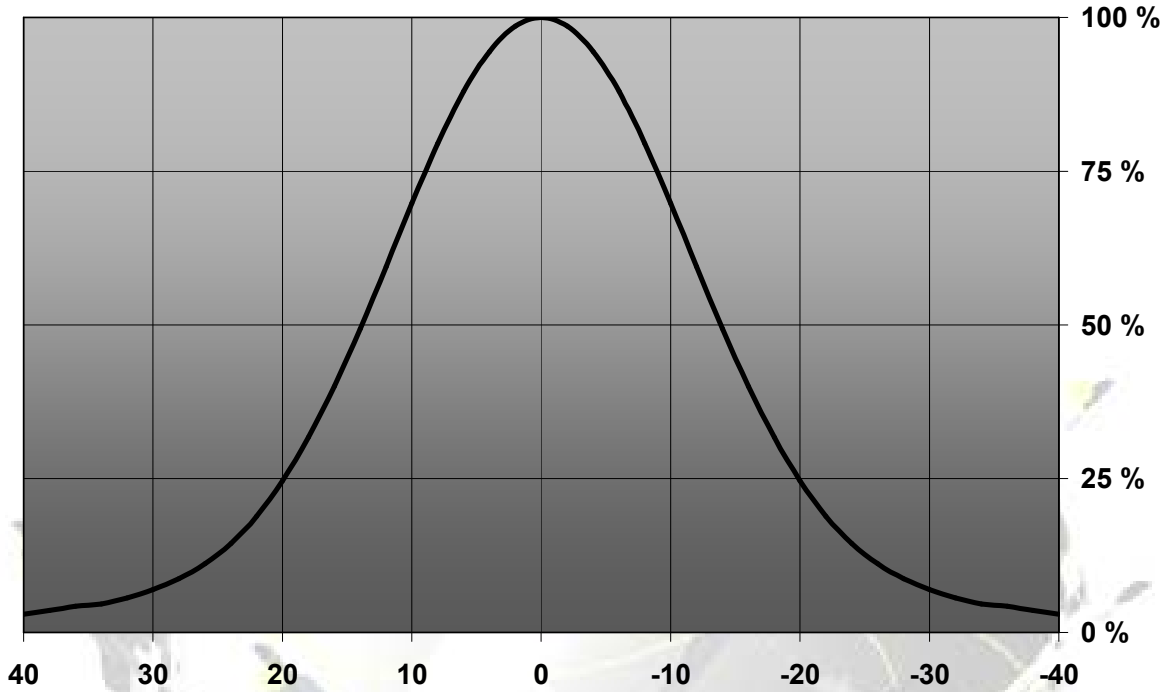

MEASUREMENT DATA

Relative Intensity of C10892_GT3-XP-M

© Ledil Oy – PRELIMINARY - Subject to change without prior notice