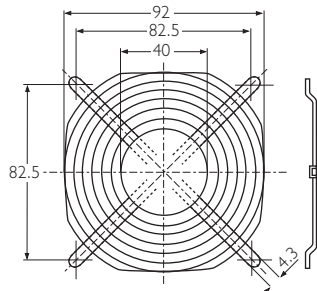

LZ23-I Rust resistant steel wire.
3xxx series fans