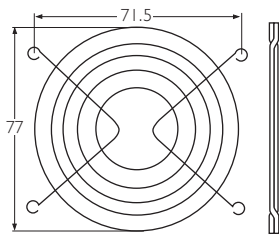

LZ22K Welded steel guard, bright nickel.
8xxx series fans