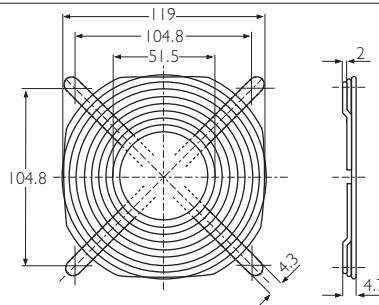

All measurements in mm.

**LZ29-1** Rust resistant steel wire.  
4xxx series fans

**LZ35** Rust resistant steel wire.  
5xxx series fans

**LZ32-4** Rust resistant steel wire.  
8xxx series fans

**LZ30** Welded steel guard, chromium.  
4xxx and 9xxx series fans