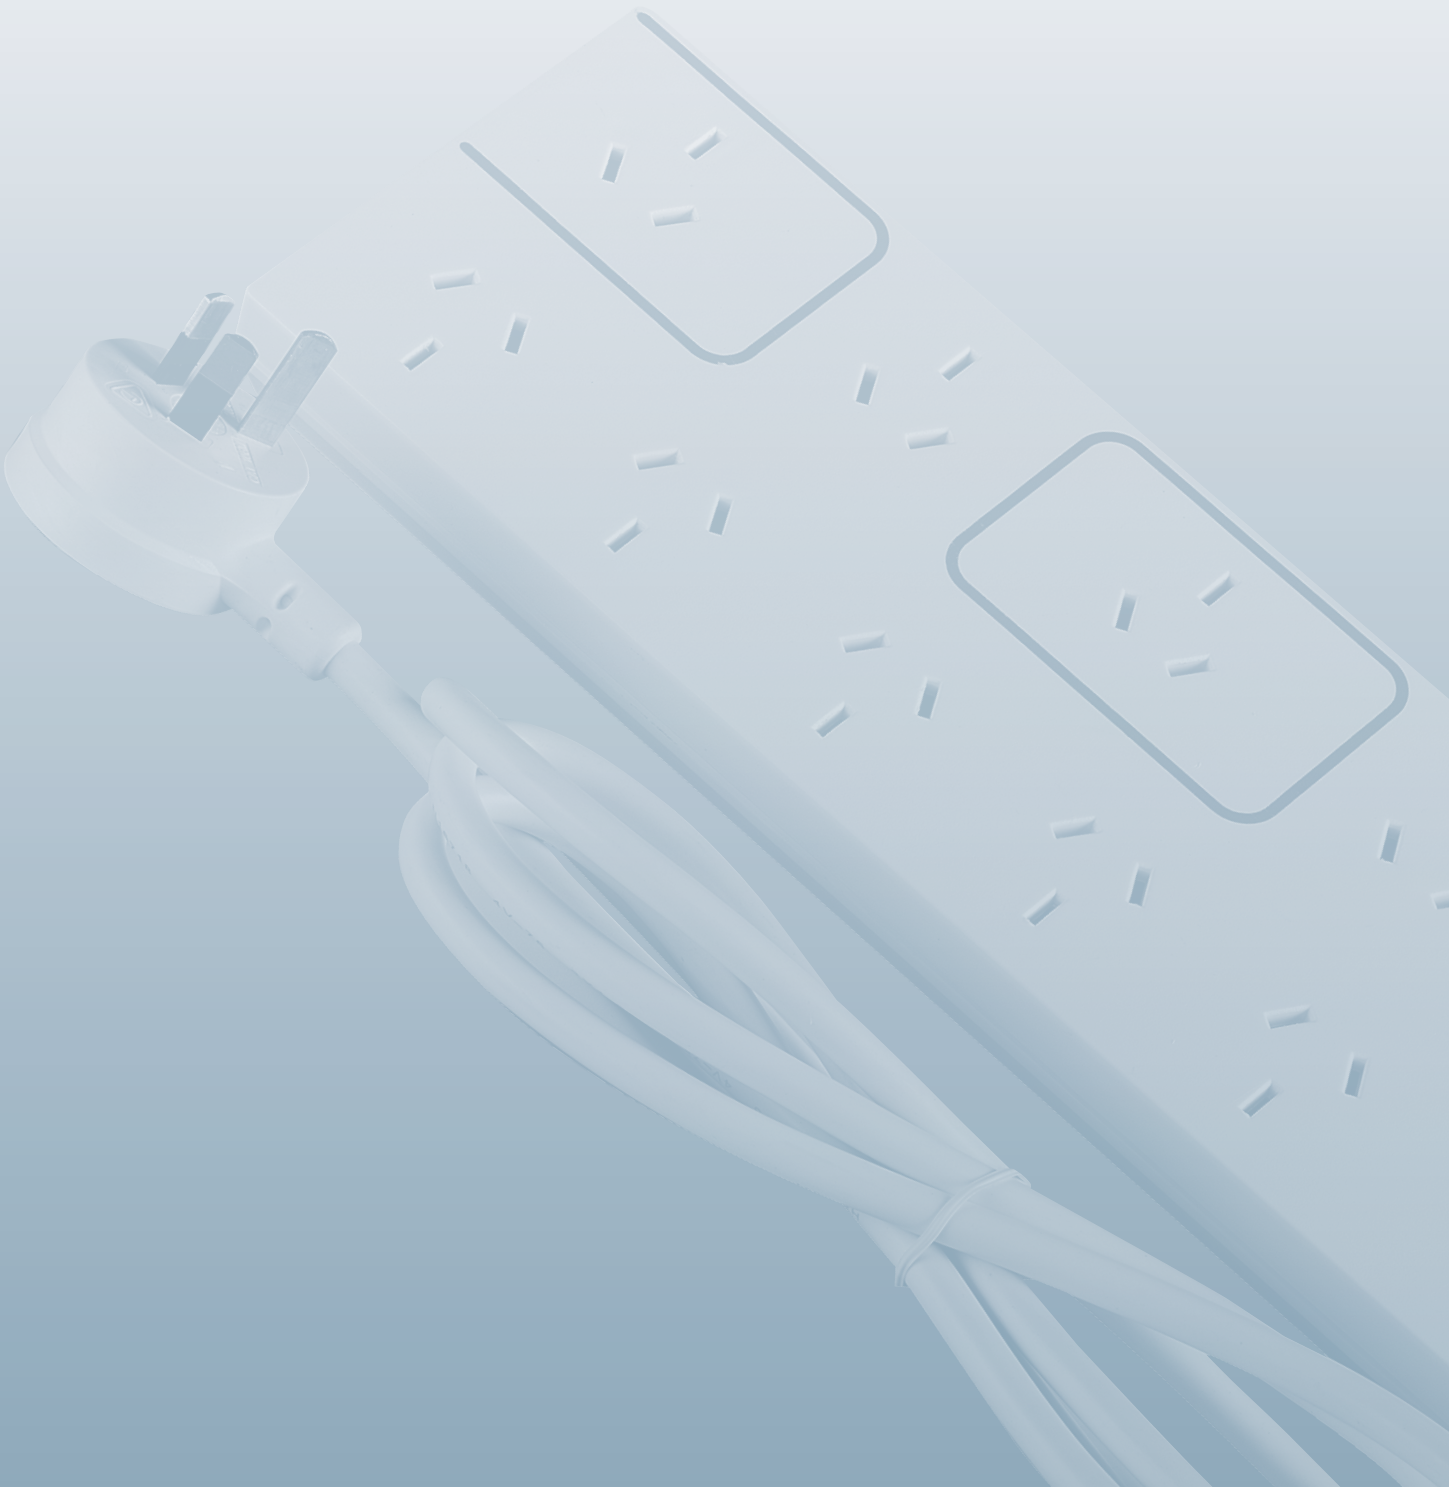

## Cordline switch

Pack	Cat No.	Cordline switch
10	D5M	Cordline switch for wiring onto either 3-core or figure-8 two-wire cable. Double pole, 10A. Available in white or black

5	D817/2	7 day digital timer. Digital accuracy and advanced functions. Battery backup. Up to 14 on/off switches each day
6	D817DUSK	Dusk-Dawn timer turns on at Dusk. Set to stay on for 1 - 8 hours or until sun comes up. Also has random and countdown functions.
6	D817SMART	Smart Security switch. Records daily patterns and replays them for a realistic routine. Easy to use.