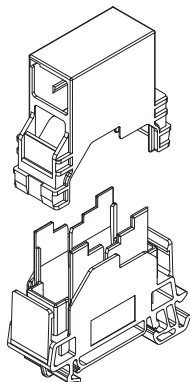

**Mounting rail outlet USB**

- IP 20
- TS35

**Mounting rail outlet USB**

**Application:**

Weidmüller mounting rail outlets should be your first choice in the switchgear cabinet when you need to connect

- USB-A cable.

TO-USB

**Ordering data**

USB	Type	Order No.
TO-USB	IE-TO-USB	8946960000

**Accessories**

markers	Type	Order No.
9*11 mm, white	ESG 9/11K MC NEUTRAL	1857440000
Labels		
9*11 mm, white	LM MT DIN A5 9/11 WS	1964070000
9*11 mm, blue	LM MT DIN A5 9/11 BL	1964100000
9*11 mm, yellow	LM MT DIN A5 9/11 GE	1964110000
9*11 mm, grey	LM MT DIN A5 9/11 GR	1964080000
9*11 mm, green	LM MT DIN A5 9/11 GN	1964120000
9*11 mm, orange	LM MT DIN A5 9/11 OR	1964090000
Note		

**Technical data**

Protection class	IP 20
Housing material	PA UL94 VO
Colour	light grey (RAL 7035)
Installation	for terminal rail TS35
Operating temperature, min. / max.	-25 °C / 70 °C

Note: