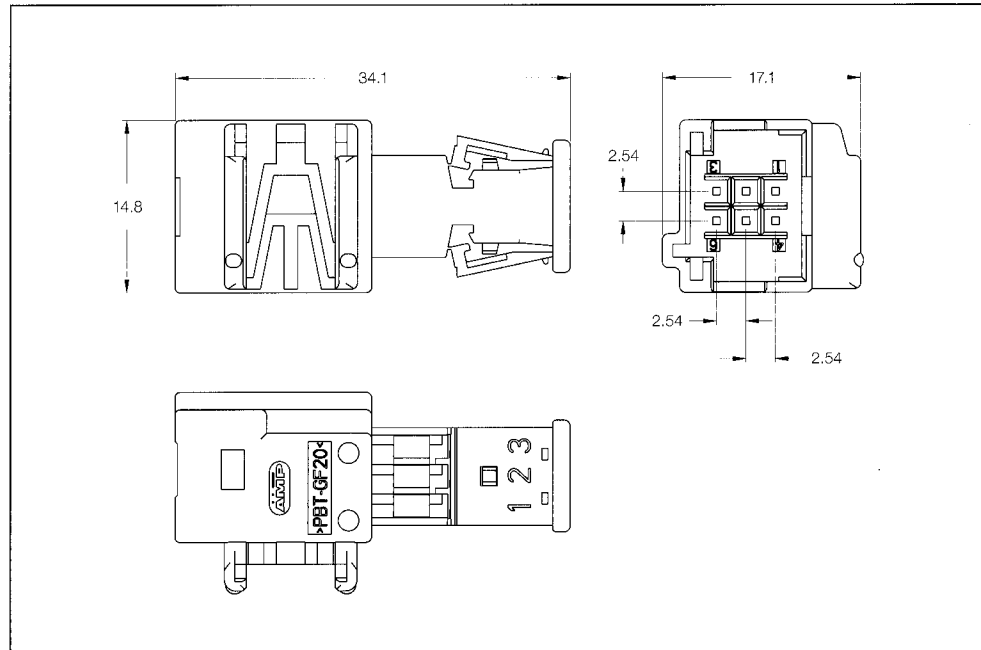

Tab Housings

**Technical Features**

**No. of Positions:**

6 Positions

**Housing Material:**

PBT GF20

**Wire Size Range:**

0.20–0.75 mm<sup>2</sup>

**Product Specification:**

108-15311

**Application Specification:**

411-15526

**6 Position Tab Housings**

No. of Pos.	Keying Options	Housing Color	Part Numbers					
			Tab Housing	Cover	Locking Device	Cover and Lever	Retainer Housing	Mating Counter Part
6	-	Black	1379118-1					185311
		White	1379118-2					
		Green	1379118-3					
		Brown	1379118-4					