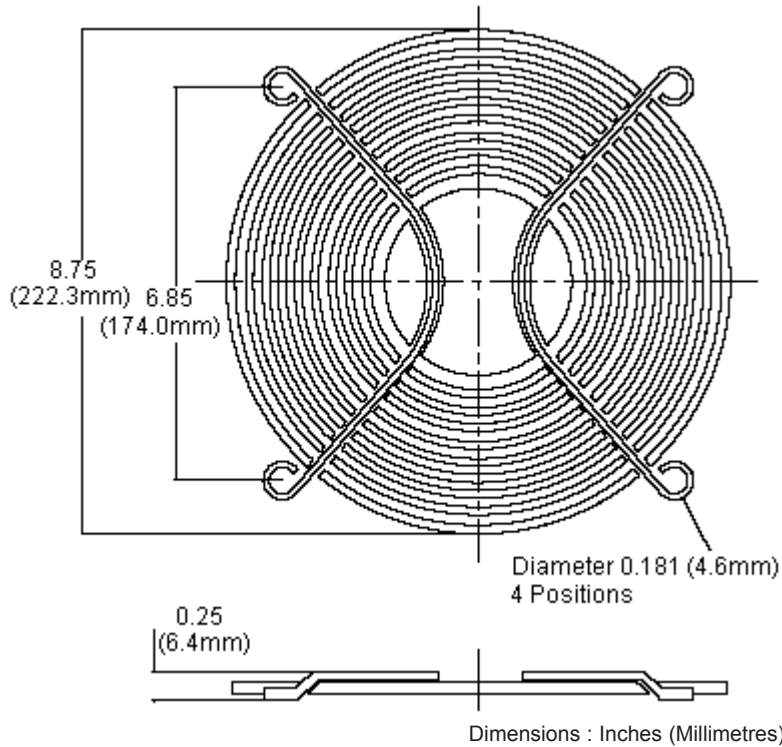

PART NO.

MCSC1000-W1B

REVISIONS

ECN #	REV	DESCRIPTION	DRAWN	DATE	CHECKD	DATE	APPRVD	DATE
-	A	RELEASED	Naveen	20/09/10	Jagan	20/09/10	Farnell	04/10/10

Specifications:

Material : C1008 steel.
Plating : Black electro deposit.
Ring diameter : 2.3mm.
Rib diameter : 2.3mm.

Part Number Table

Description	Part Number
Fan Finger Guard, Metal, 254mm, Black	MCSC1000-W1B

<http://www.farnell.com>

<http://www.newark.com>

<http://www.cpc.co.uk>

TOLERANCES:

UNLESS OTHERWISE SPECIFIED, DIMENSIONS ARE FOR REFERENCE PURPOSES ONLY.

DRAWN BY:	DATE:
Naveen	20/09/10
CHECKED BY:	DATE:
Jagan	20/09/10
APPROVED BY:	DATE:
Farnell	04/10/10

DRAWING TITLE:

Fan Finger Guard - Black - Metal - 245mm

SIZE A	DWG NO. M10002507	ELECTRONIC FILE 1781207_DWG	REV A
SCALE: NTS	U.O.M.: mm	SHEET: 1 OF 1