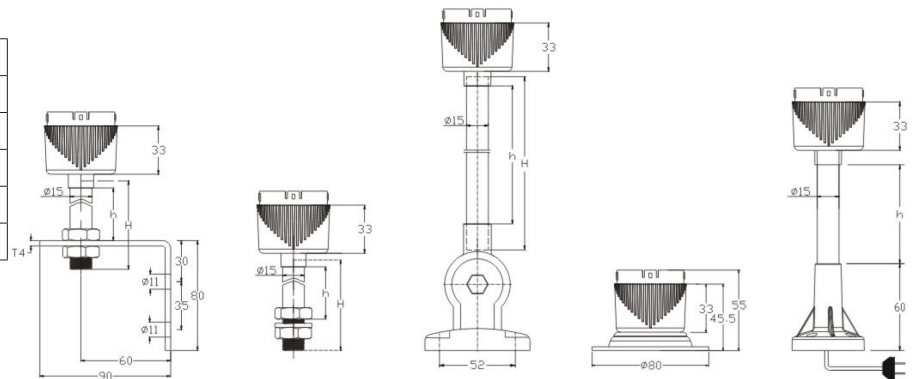

Stacker Lights - Bases

Available in black/white and 50mm/70mm

Choose from 5 mounting options in either black or white with matching cap and a 50mm or 70mm diameter. The easy to mount modular system means that you can clip and fit any of our modular lamps, alarms and buzzers to the base of your choice.

50mm range

	Part (black)	Part (white)
One bolt	DIS5331	DIS5332
Four bolt	DIS5001	DIS5002
Side mount	DIS5311	DIS5312
Pole mount	DIS5341	DIS5342
Adjustable pole mount	DIS5321	DIS5322

50mm dimensions

70mm range

	Part (black)	Part (white)
One bolt	DIS7331	DIS7332
Four bolt	DIS7001	DIS7002
Side mount	DIS7311	DIS7312
Pole mount	DIS7341	DIS7342
Adjustable pole mount	DIS7321	DIS7322

70mm dimensions

Delta Design
 Victoria Industrial Park
 Victoria Road
 Seacroft
 LS14 2LA
 Tel: +44(0)113 237 5340
 Fax: +44(0)113 237 5360