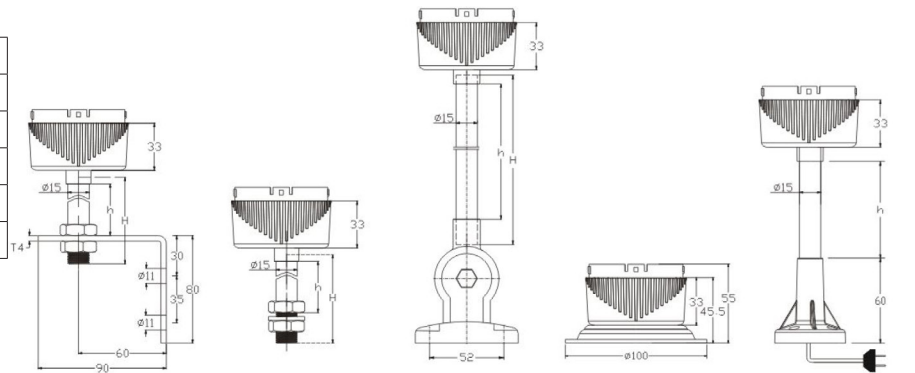

Stacker Lights - Bases

Available in black/white and 50mm/70mm

Choose from 5 mounting options in either black or white with matching cap and a 50mm or 70mm diameter. The easy to mount modular system means that you can clip and fit any of our modular lamps, alarms and buzzers to the base of your choice.

50mm range

	Part (black)	Part (white)
One bolt	DIS5331	DIS5332
Four bolt	DIS5001	DIS5002
Side mount	DIS5311	DIS5312
Pole mount	DIS5341	DIS5342
Adjustable pole mount	DIS5321	DIS5322

50mm dimensions

70mm range

	Part (black)	Part (white)
One bolt	DIS7331	DIS7332
Four bolt	DIS7001	DIS7002
Side mount	DIS7311	DIS7312
Pole mount	DIS7341	DIS7342
Adjustable pole mount	DIS7321	DIS7322

70mm dimensions

Delta Design
 Victoria Industrial Park
 Victoria Road
 Seacroft
 LS14 2LA
 Tel: +44(0)113 237 5340
 Fax: +44(0)113 237 5360