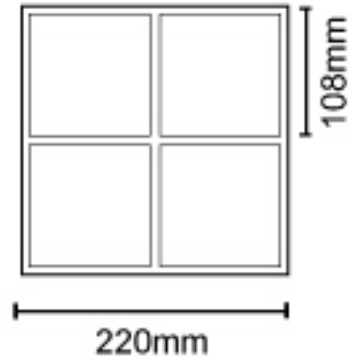

Legend Pack for Emergency Bulkhead LGDSET

Specification

- Strong self adhesive labels
- Running man left and right
- Arrow
- Door shape
- Allows combination of symbols to suit actual exit paths
- Finish: Green