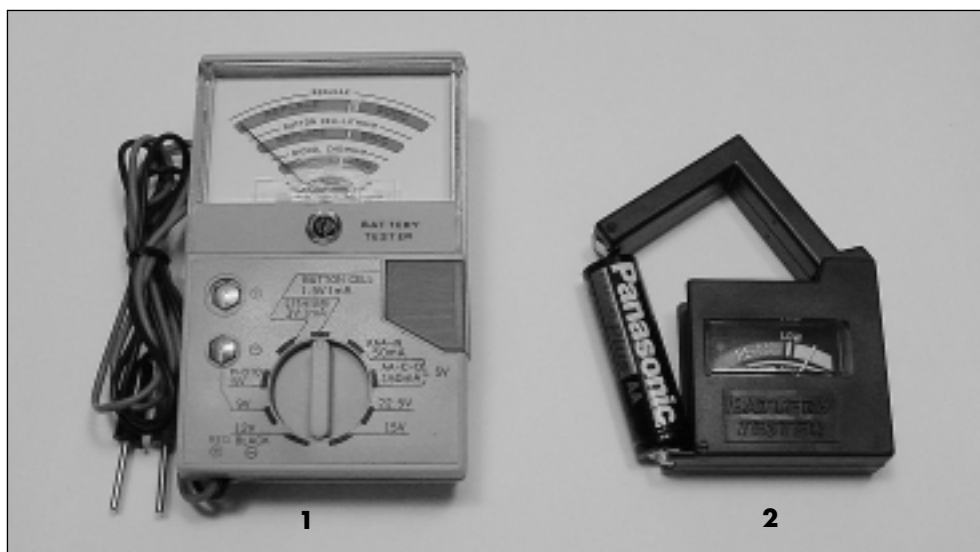

BATTERY TESTERS

TESTER-1 (1)

“TESTS ALL NI-CAD, NI-MH , BUTTON CELLS AND LITHIUM BATTERIES
IDEAL FOR DO-IT-YOURSELFERS
FOR HOME OR PROFESSIONAL USE

TESTER-2 (2)

TESTS ALL ALKALINE BATTERIES INCLUDING BUTTON CELLS AND 9 VOLTS.